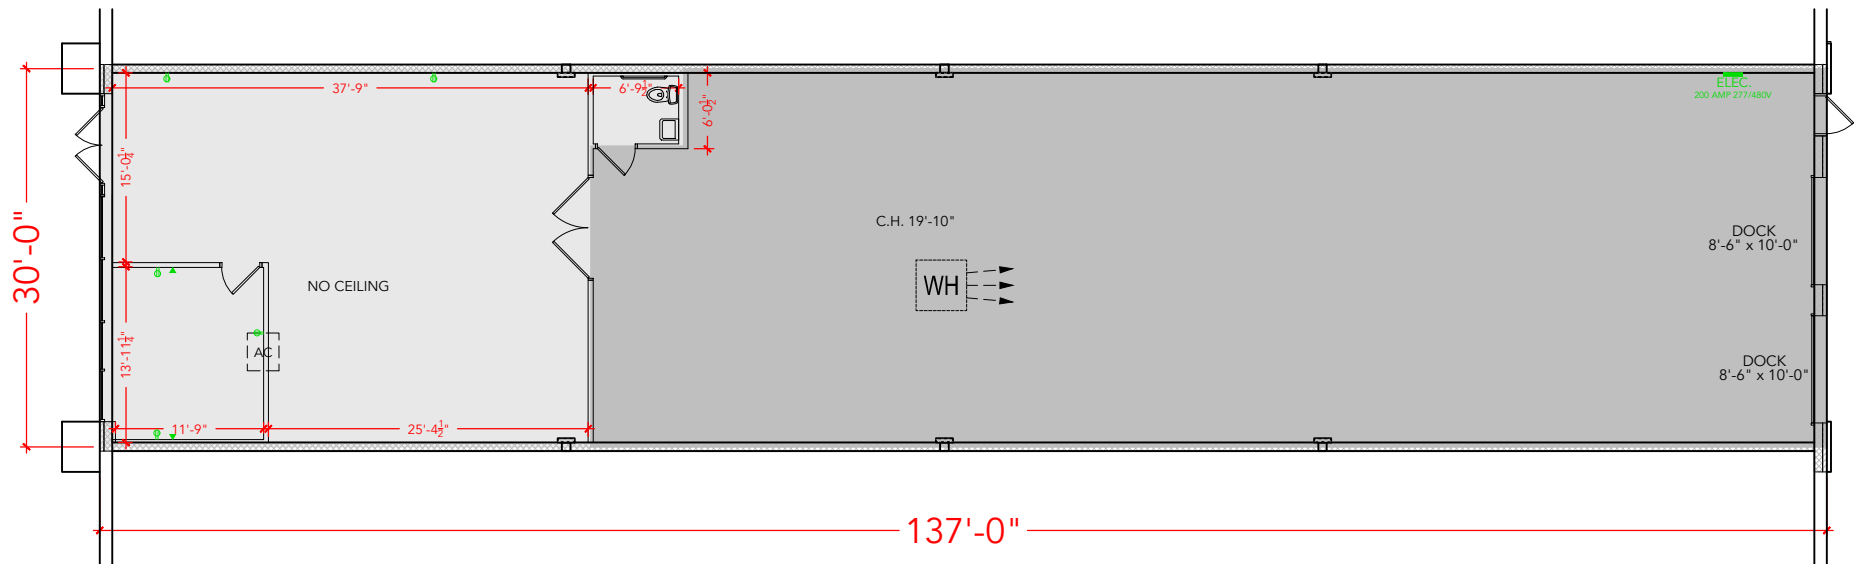

TOTAL SF AVAILABLE - 4,110 SF

OFFICE - 1,214 SF

WAREHOUSE - 2,896 SF

[Click to access 3D model](#)

Key Plan

Floor Plan