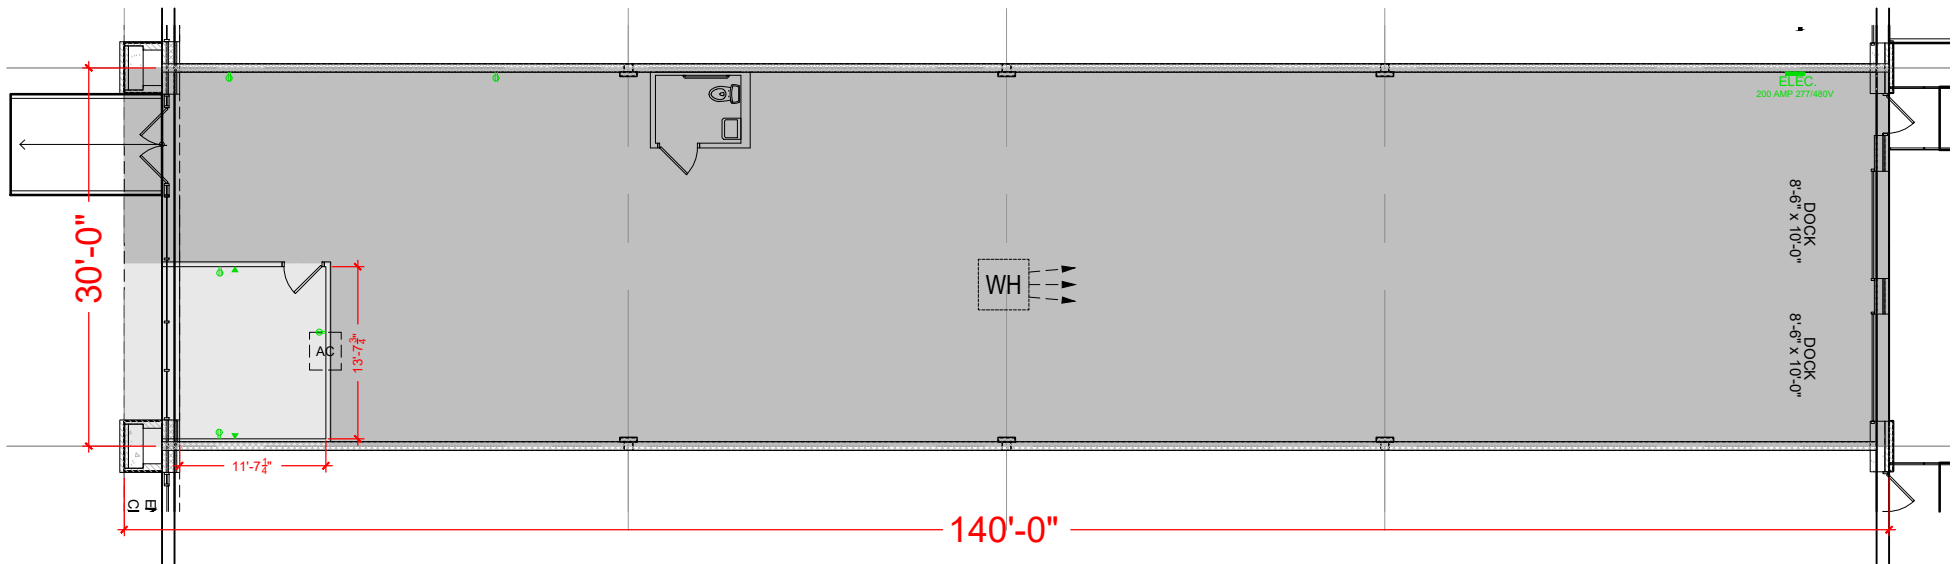

TOTAL SF AVAILABLE - 4,200 SF

OFFICE - 234 SF

WAREHOUSE - 3,966 SF

[Click to access 3D model](#)

Key Plan

Floor Plan