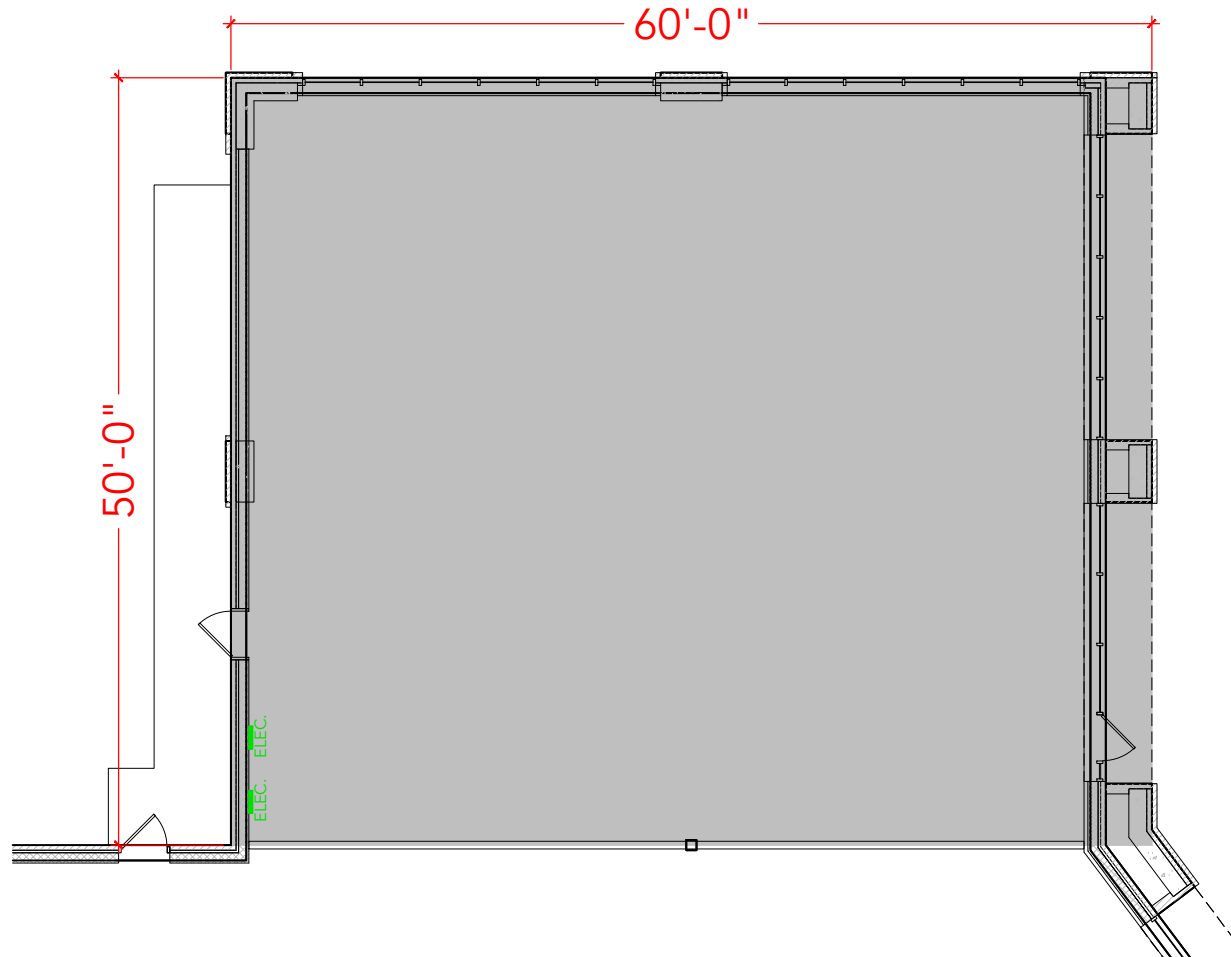

TOTAL SF AVAILABLE - 3,000 SF

OFFICE - 0,000 SF

WAREHOUSE - 3,000 SF

[Click to access 3D model](#)

Key Plan

Floor Plan