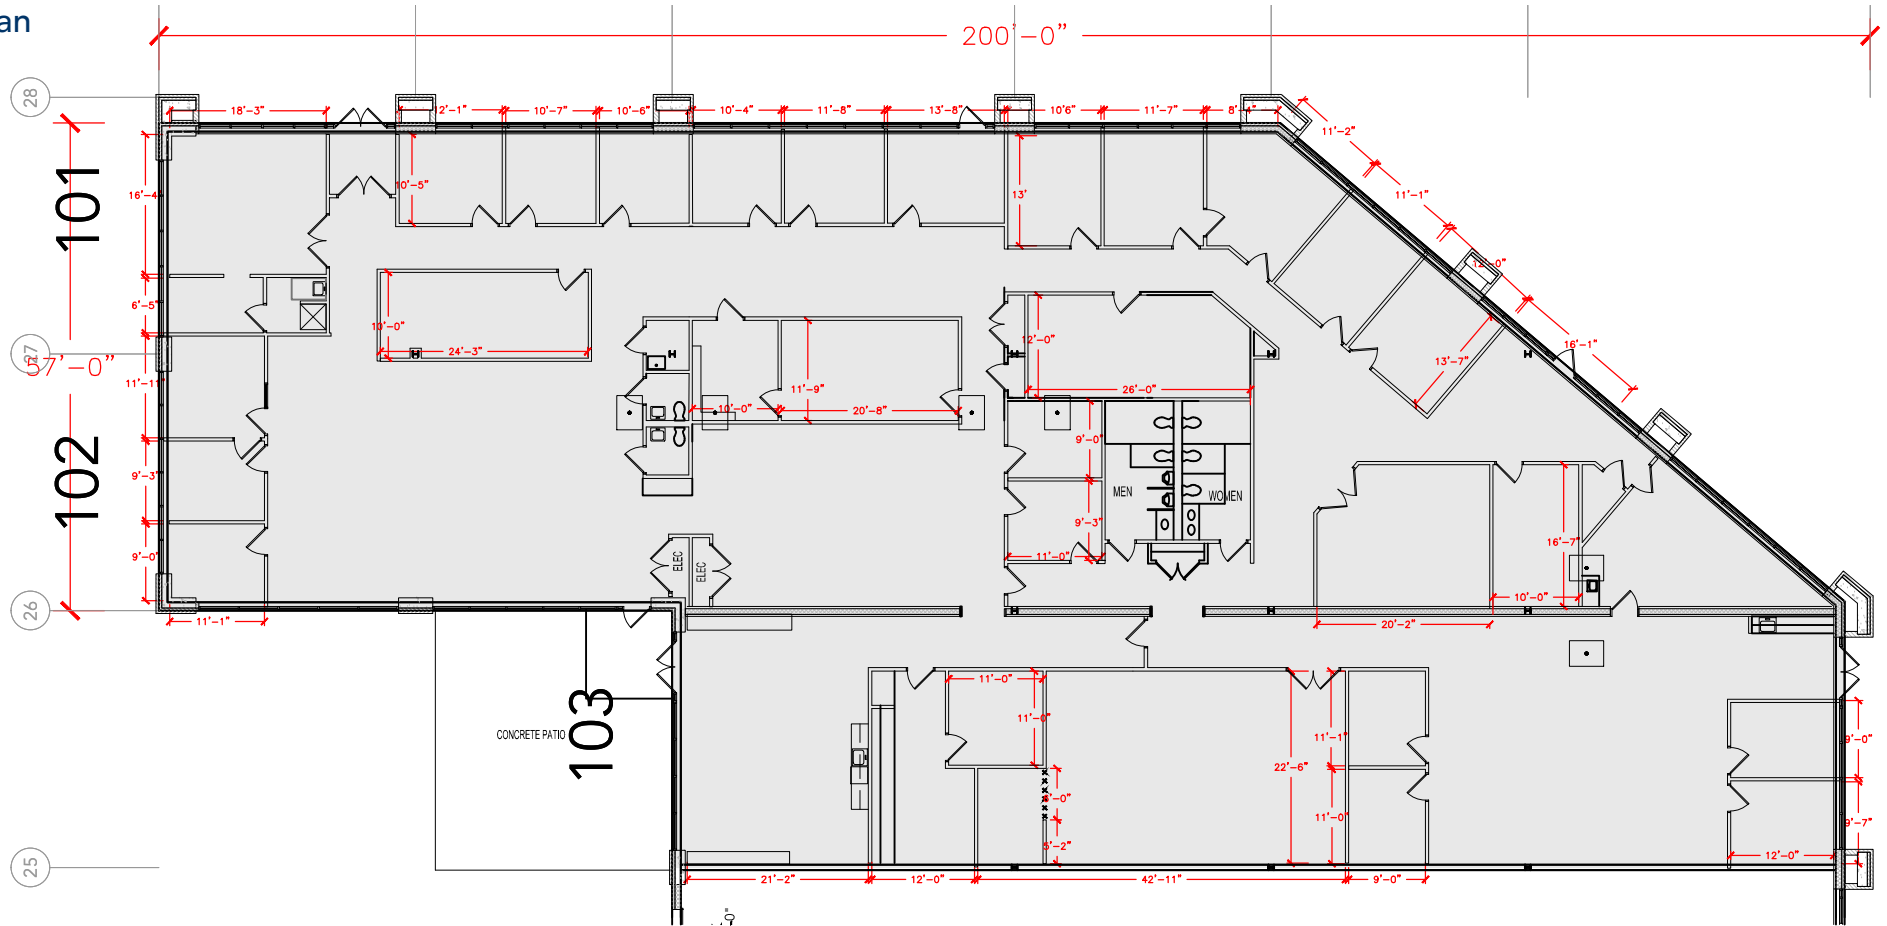

**TOTAL SF AVAILABLE - 13,496 SF**

OFFICE - 13,496 SF

WAREHOUSE SF - 0,000 SF

[Click to access 3D model](#)

Key Plan

Floor Plan