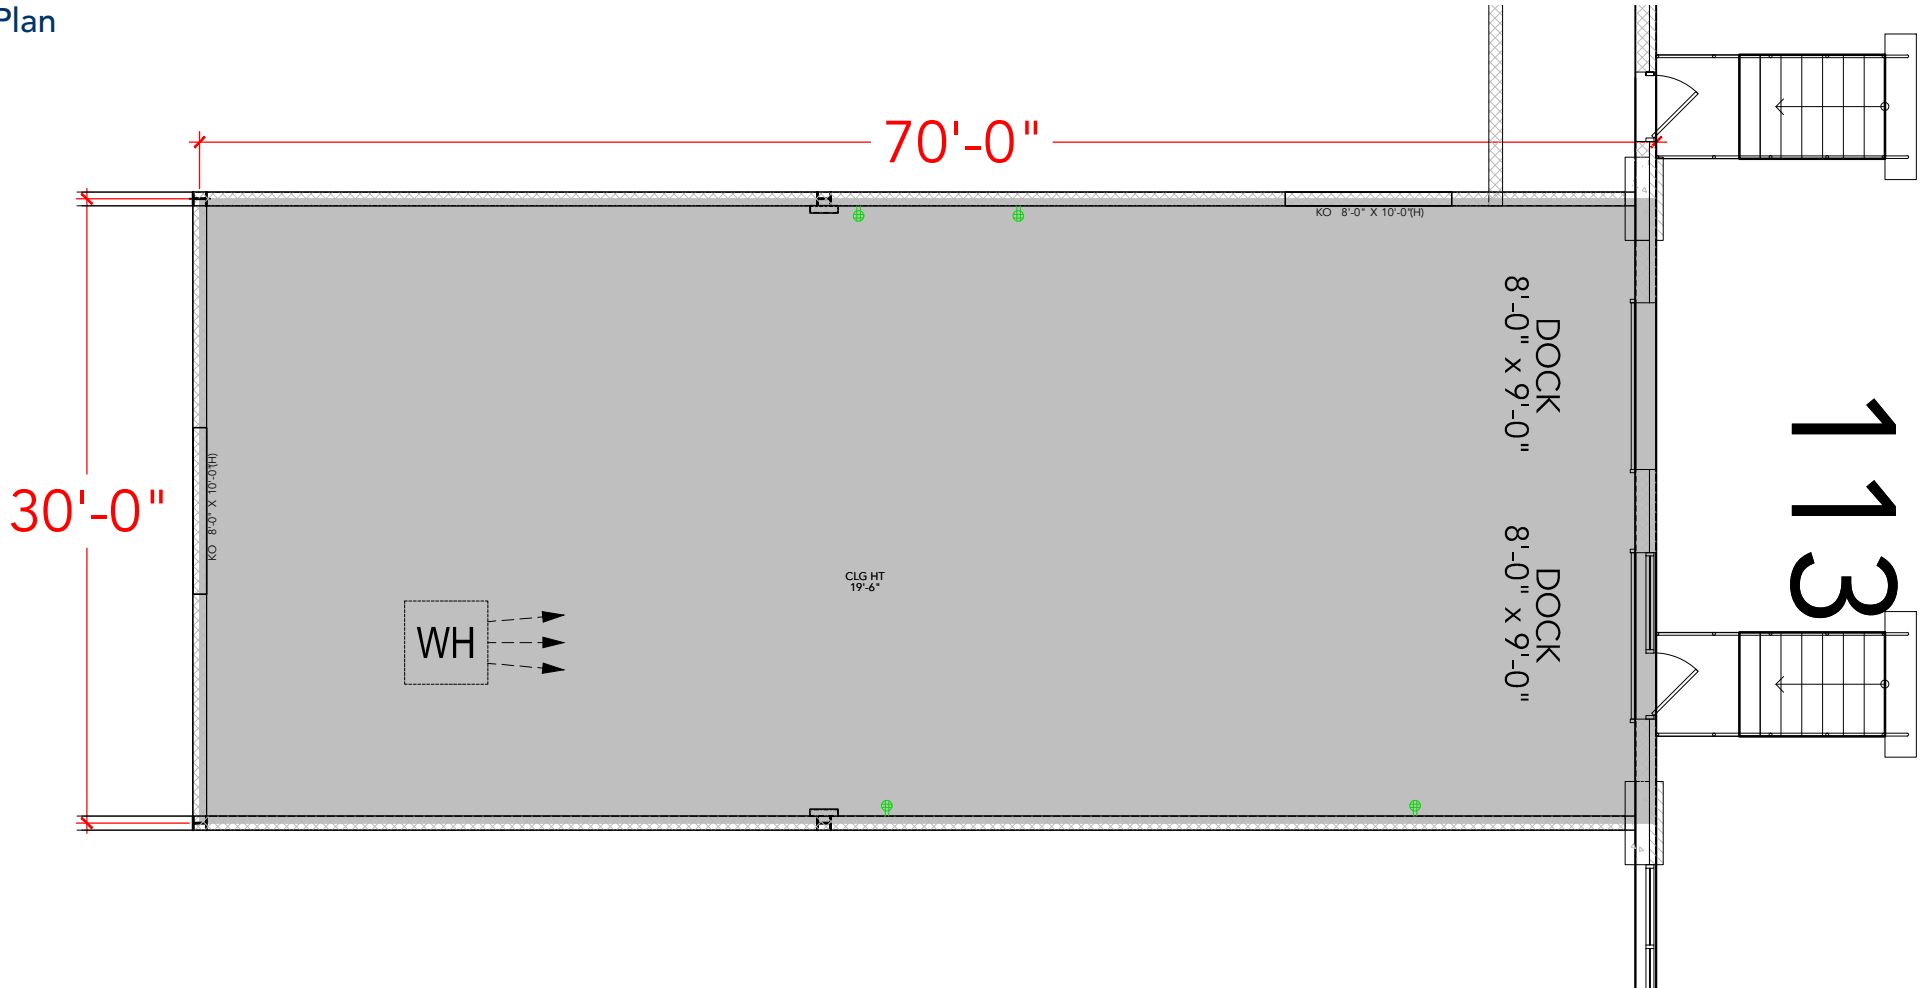

TOTAL SF AVAILABLE - 2,100 SF

OFFICE - 2,100 SF

WAREHOUSE SF - 0,000 SF

[Click to access 3D model](#)

Key Plan

Floor Plan