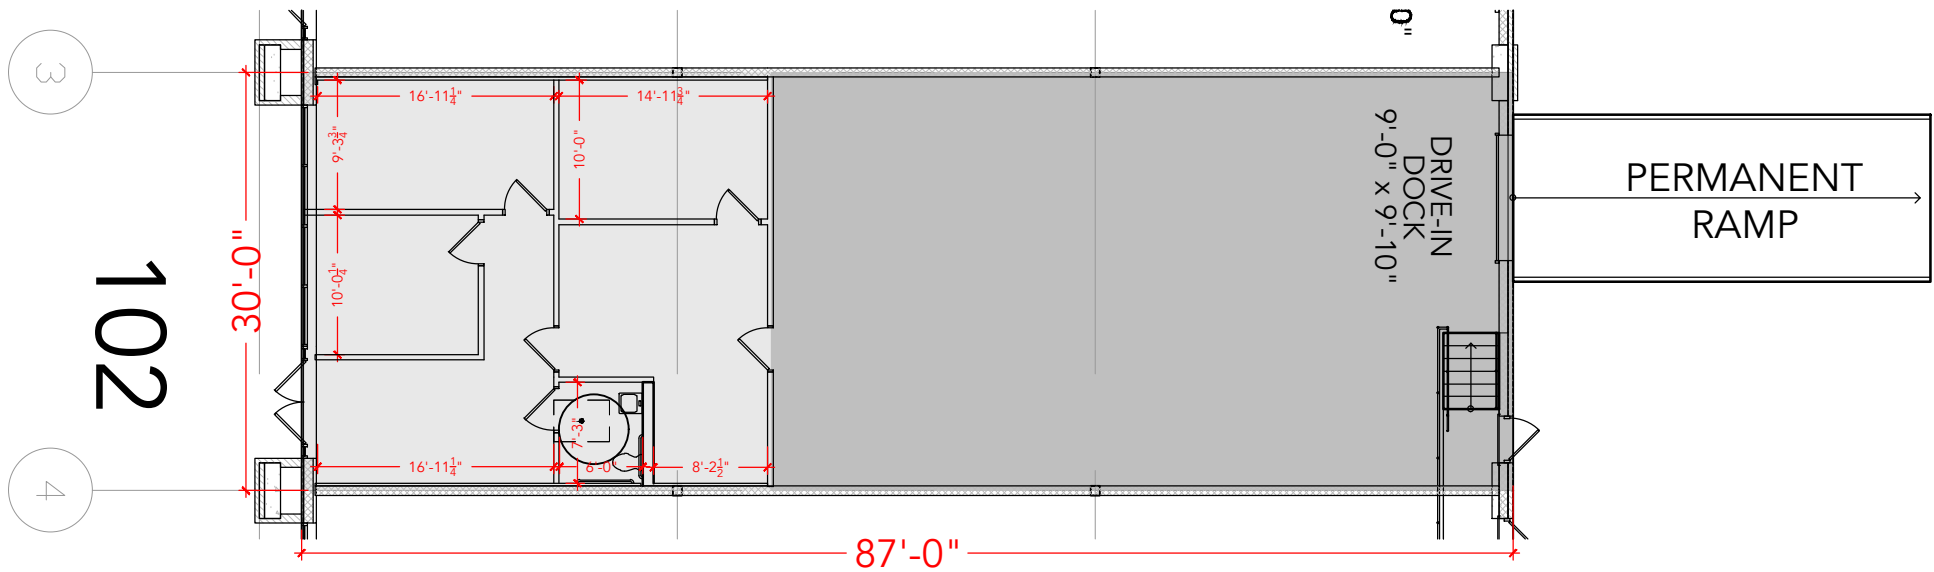

TOTAL SF AVAILABLE - 2,610 SF

OFFICE - 1,010 SF

WAREHOUSE - 1,600 SF

[Click to access 3D model](#)

Key Plan

Floor Plan