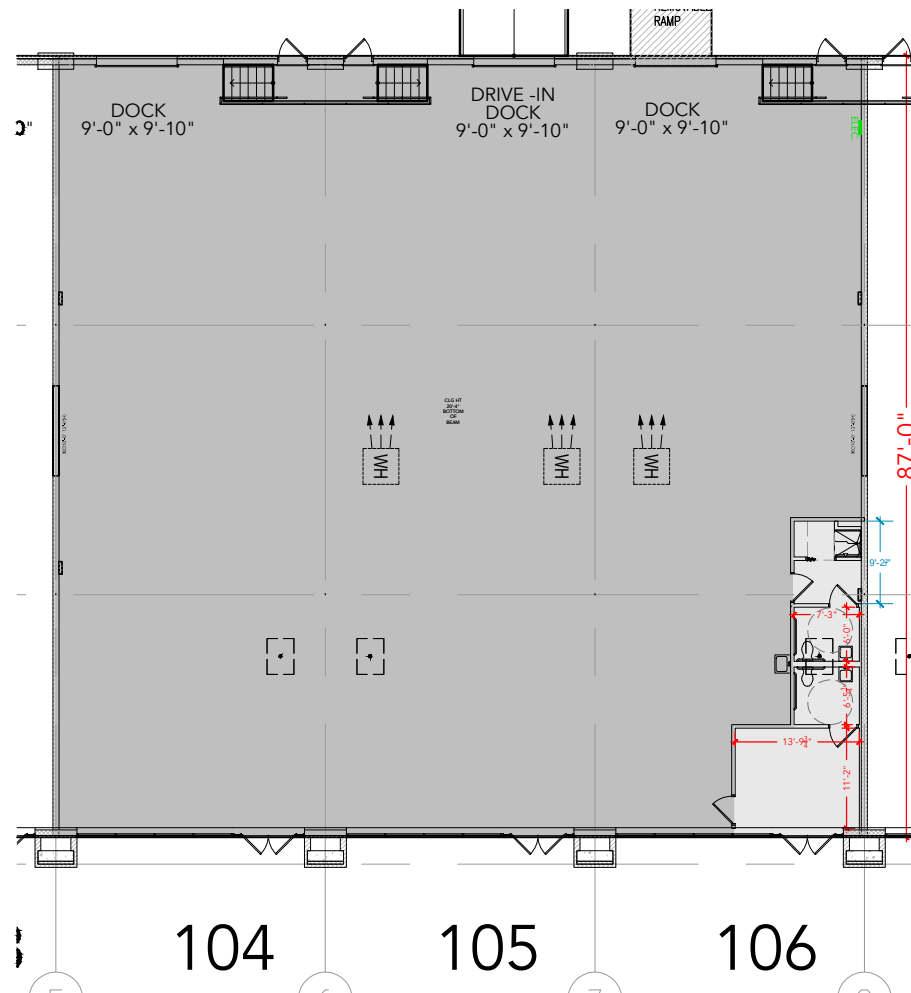

TOTAL SF AVAILABLE - 7,830 SF

OFFICE - 365 SF

WAREHOUSE - 7,465 SF

[Click to access 3D model](#)

Key Plan

Floor Plan