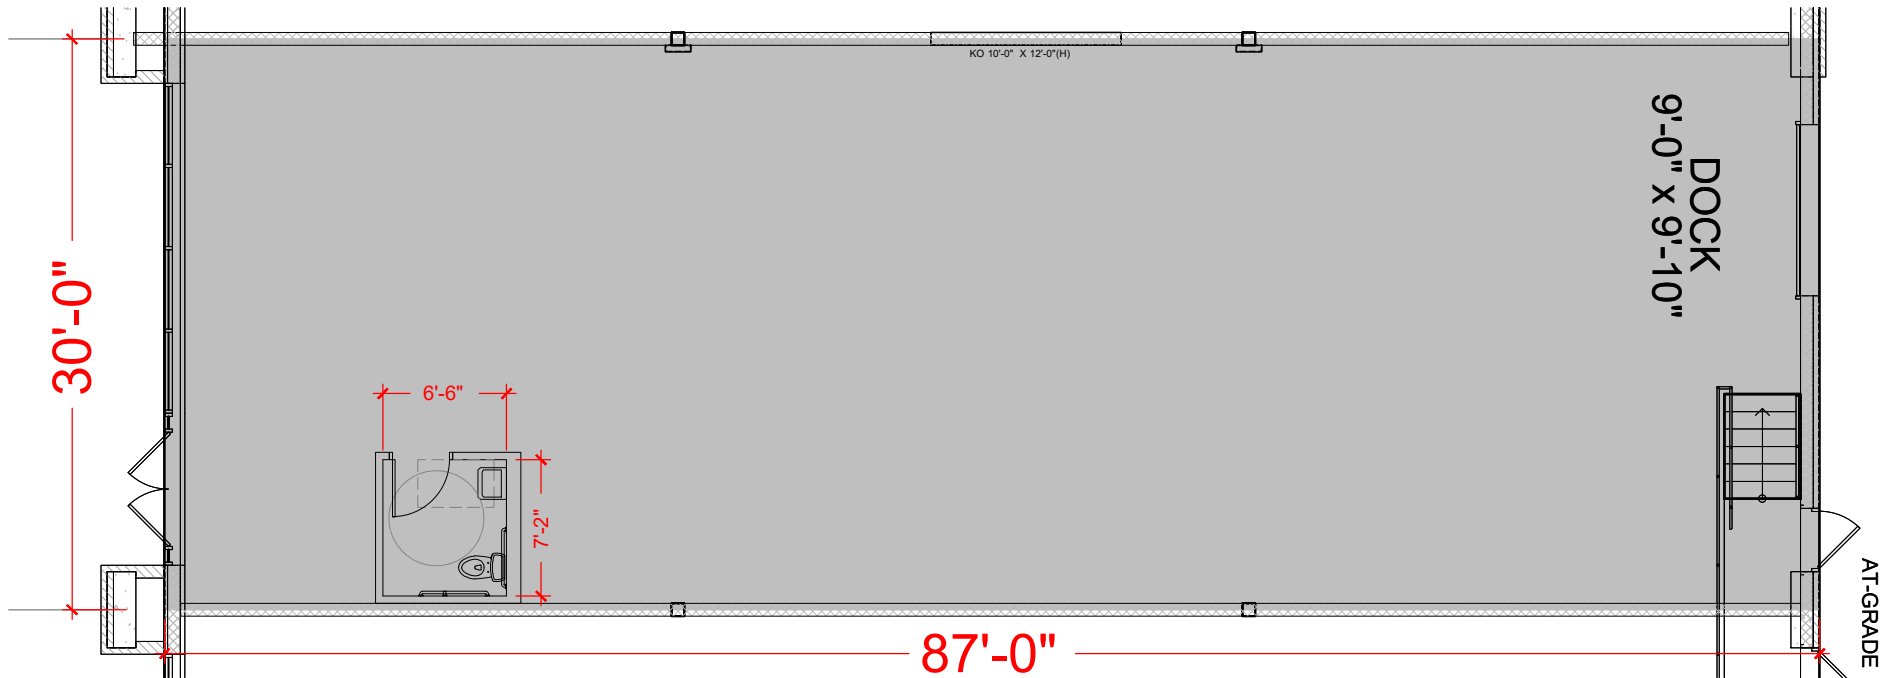

TOTAL SF AVAILABLE - 2,610 SF

OFFICE - 0,000 SF

WAREHOUSE - 2,610 SF

[Click to access 3D model](#)

Key Plan

Floor Plan