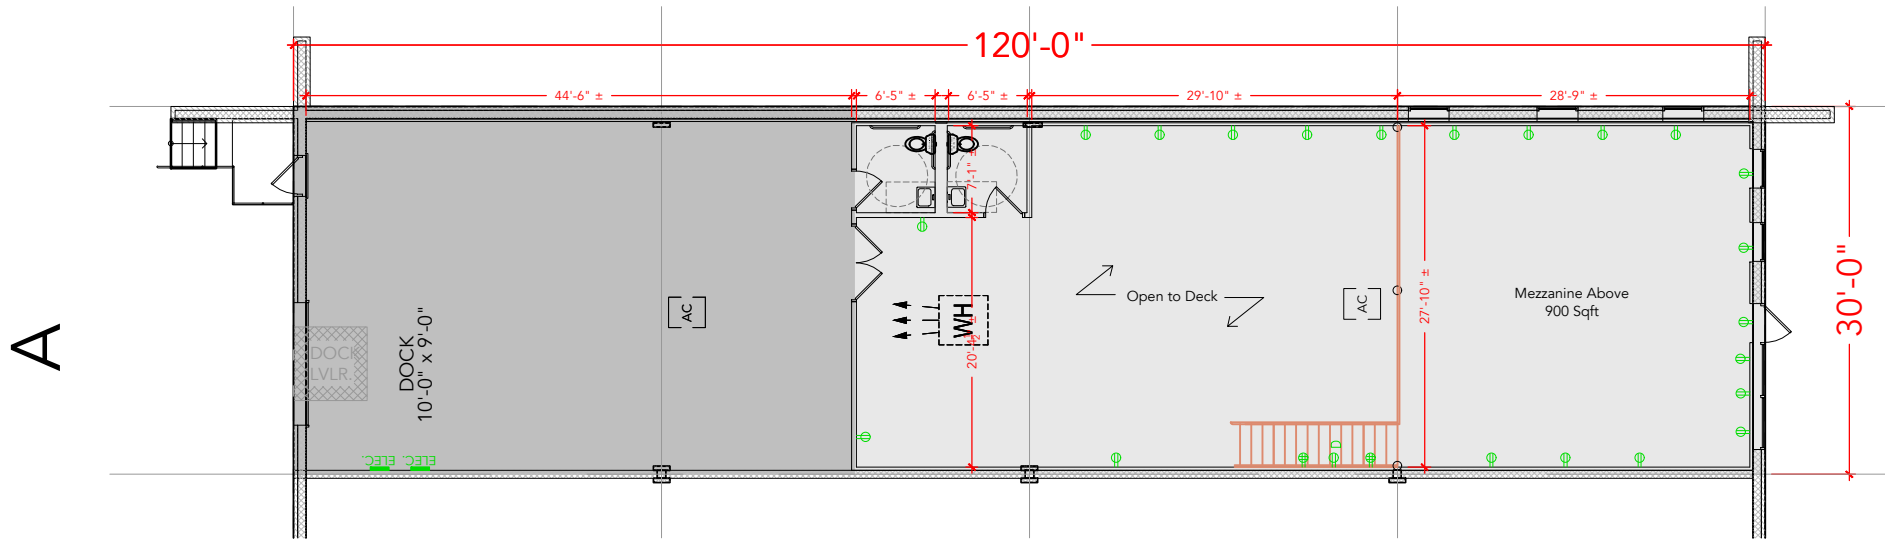

**TOTAL SF AVAILABLE -3,600 SF**

OFFICE - 2,230 SF

WAREHOUSE SF - 1,370 SF

[Click to access 3D model](#)

Key Plan

## Floor Plan