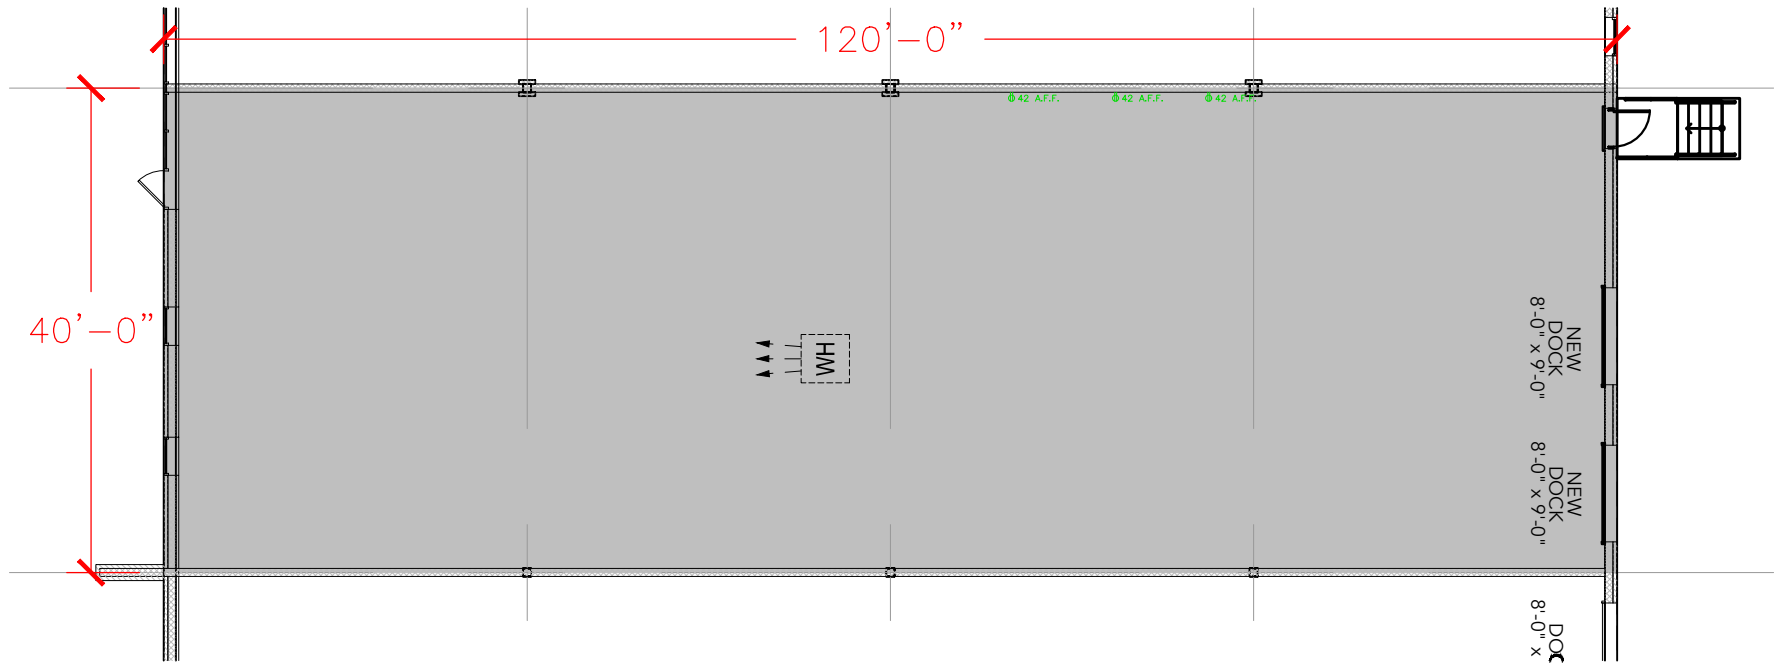

**TOTAL SF AVAILABLE - 4,800 SF**

OFFICE - 0,000 SF  
WAREHOUSE SF - 4,800 SF

[Click to access 3D model](#)

Key Plan

## Floor Plan