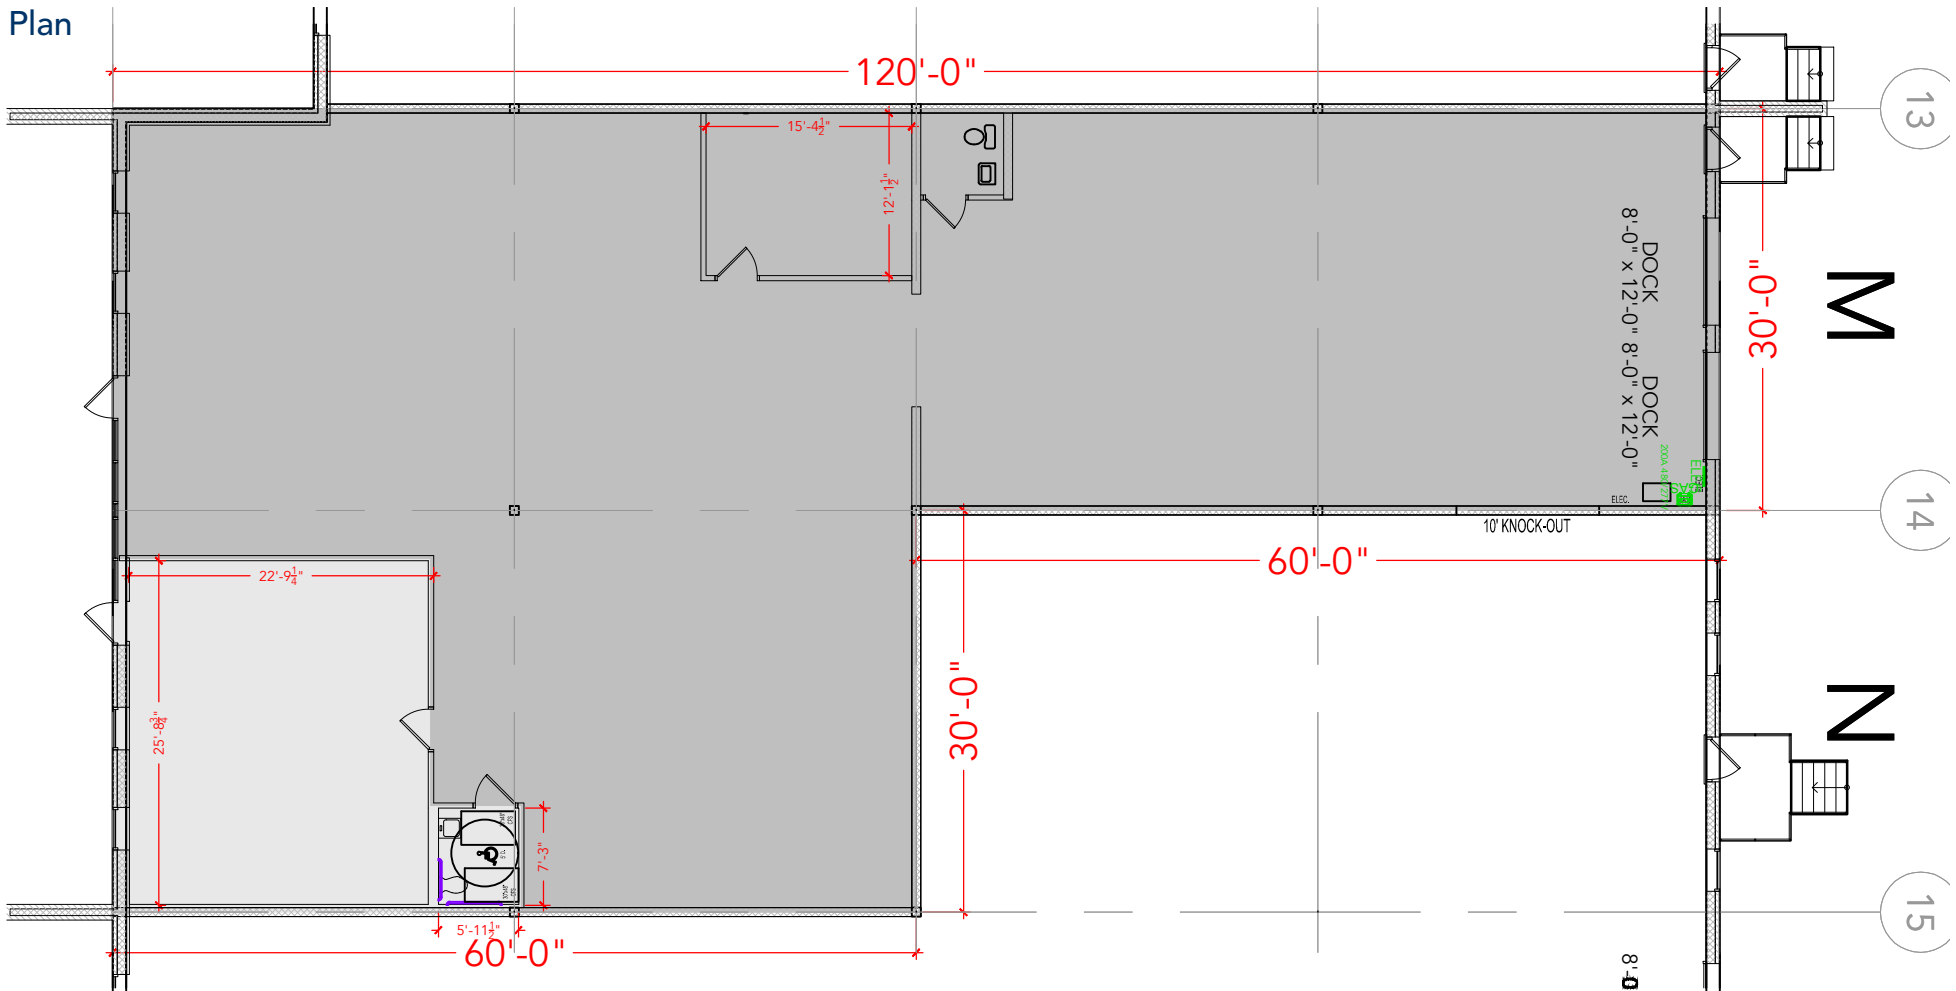

TOTAL SF AVAILABLE - 5,400 SF

OFFICE - 650 SF

WAREHOUSE - 4,750 SF

[Click to access 3D model](#)

Key Plan

Floor Plan