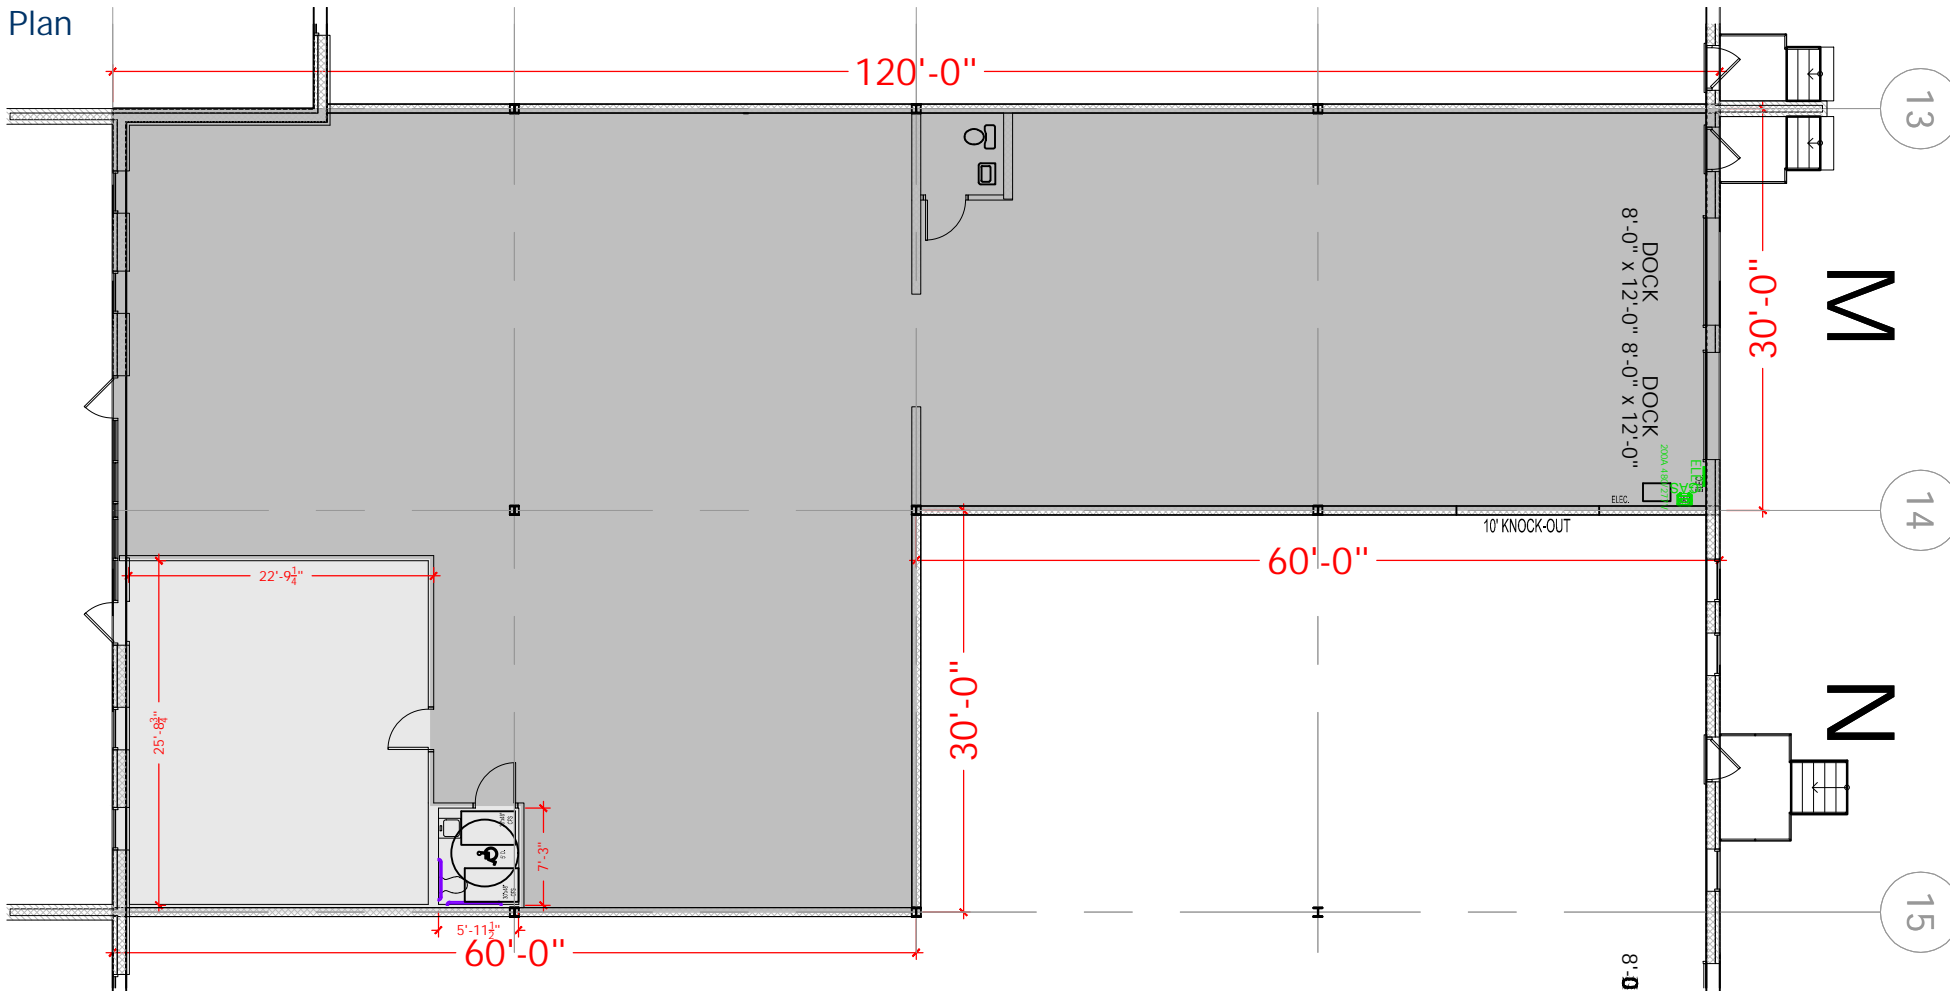

TOTAL SF AVAILABLE - 5,400 SF

OFFICE - 650 SF

WAREHOUSE - 4,750 SF

[Click to access 3D model](#)

Key Plan

Floor Plan