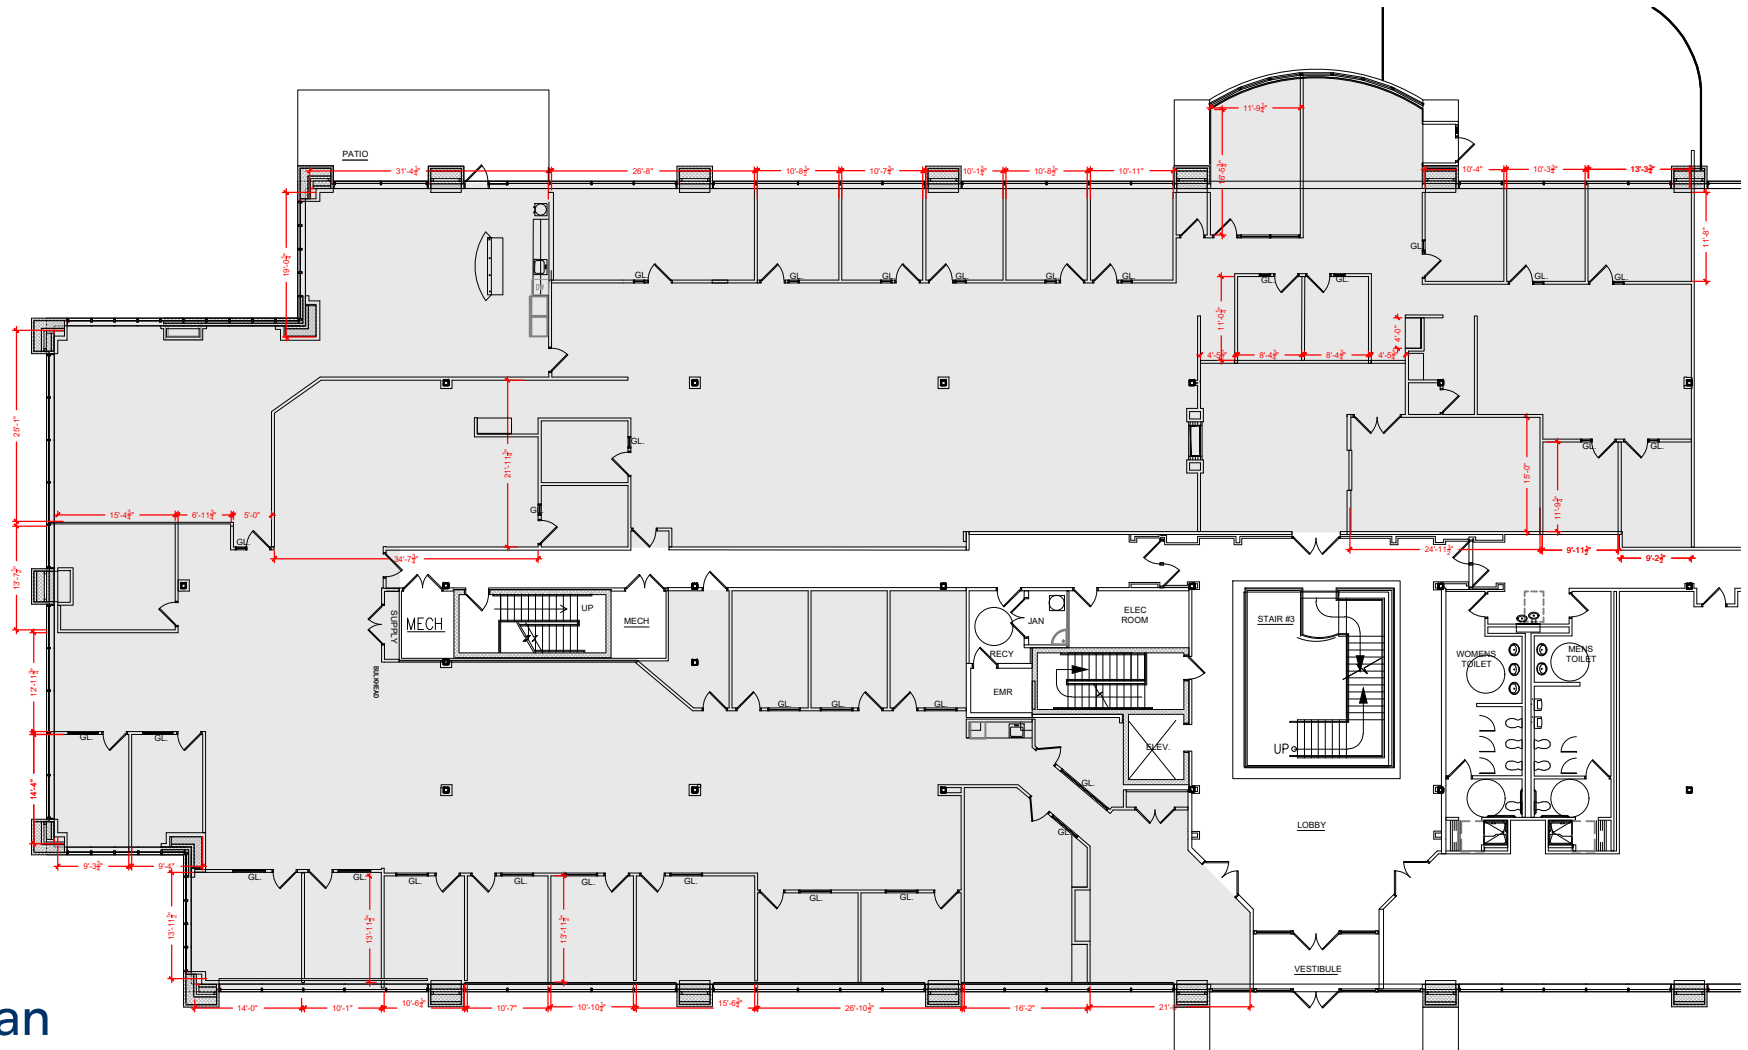

TOTAL SF AVAILABLE - 19,598 RSF(16%)

Key Plan

[Click to access 3D model](#)

Floor Plan