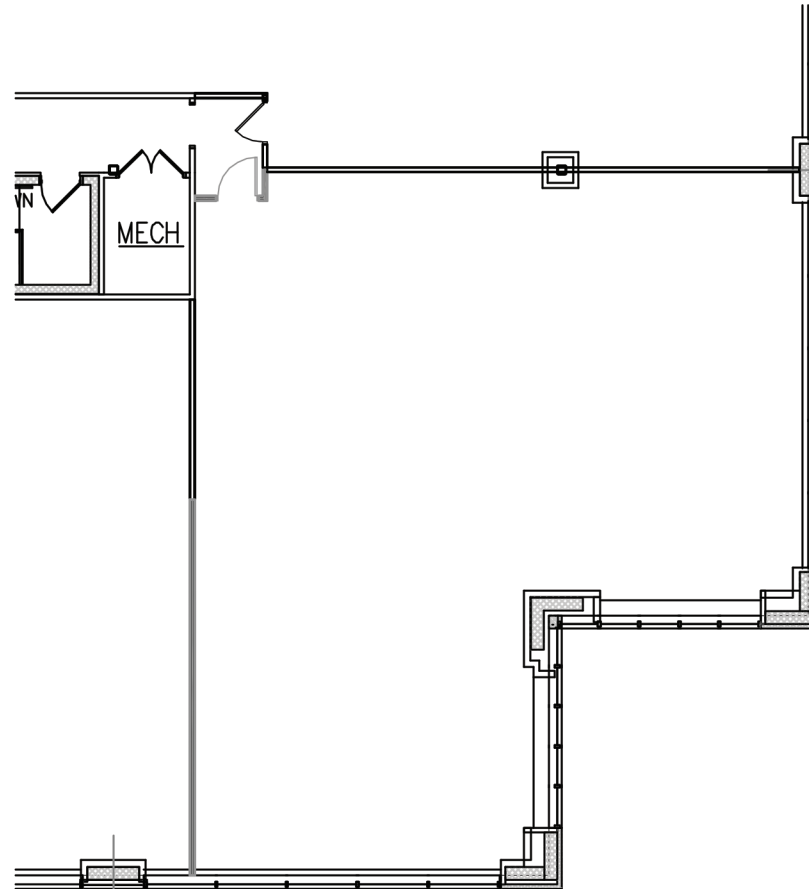

Meadowridge 95

6518 Meadowridge Road
Suites 212
Elkridge, MD 21075

Building Key Plan

Total SF Office Available
2,515 SF

Plan not to scale - this is not a construction document.