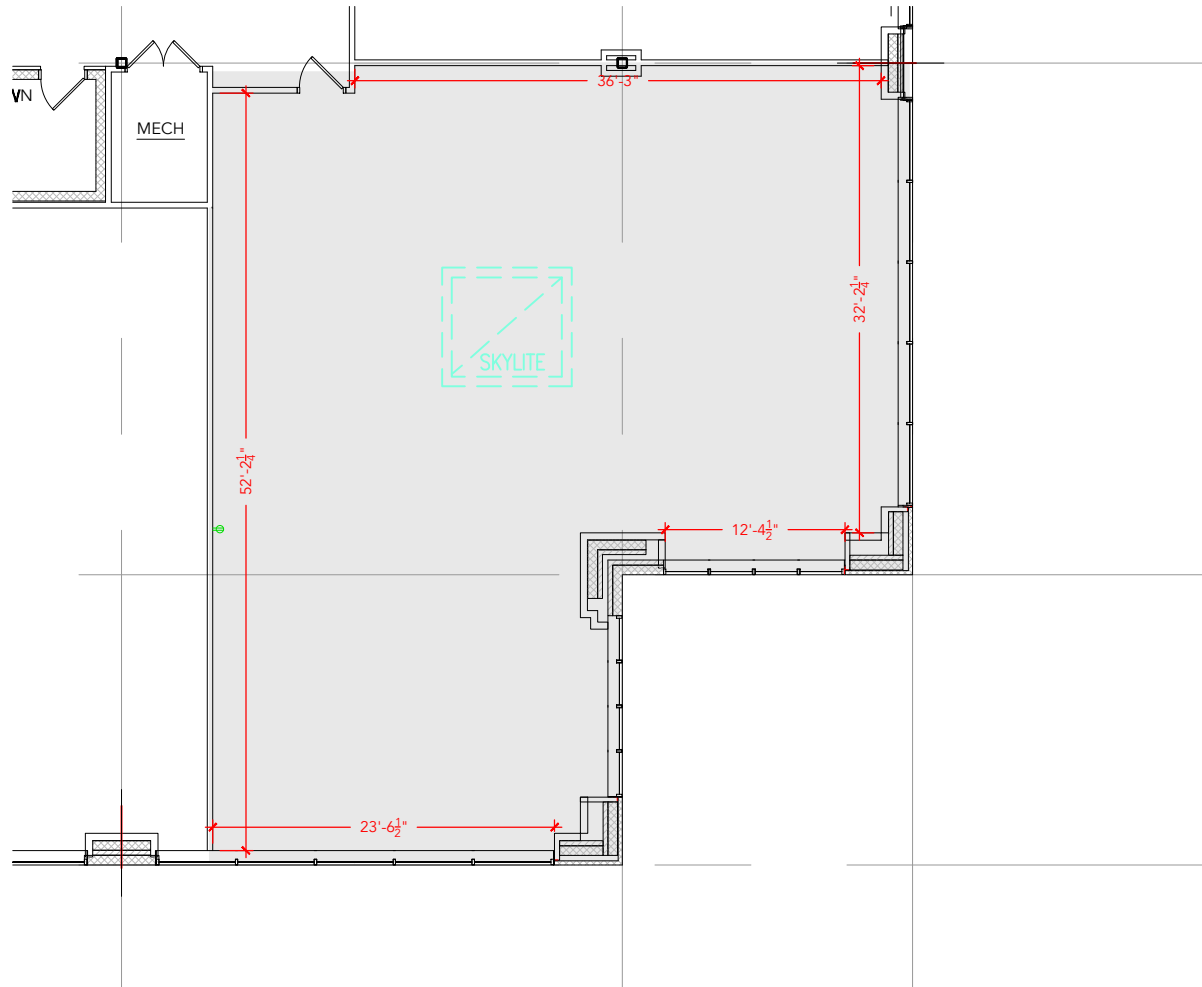

TOTAL SF AVAILABLE - 2,500 RSF(12%)

Key Plan

[Click to access 3D model](#)

Floor Plan