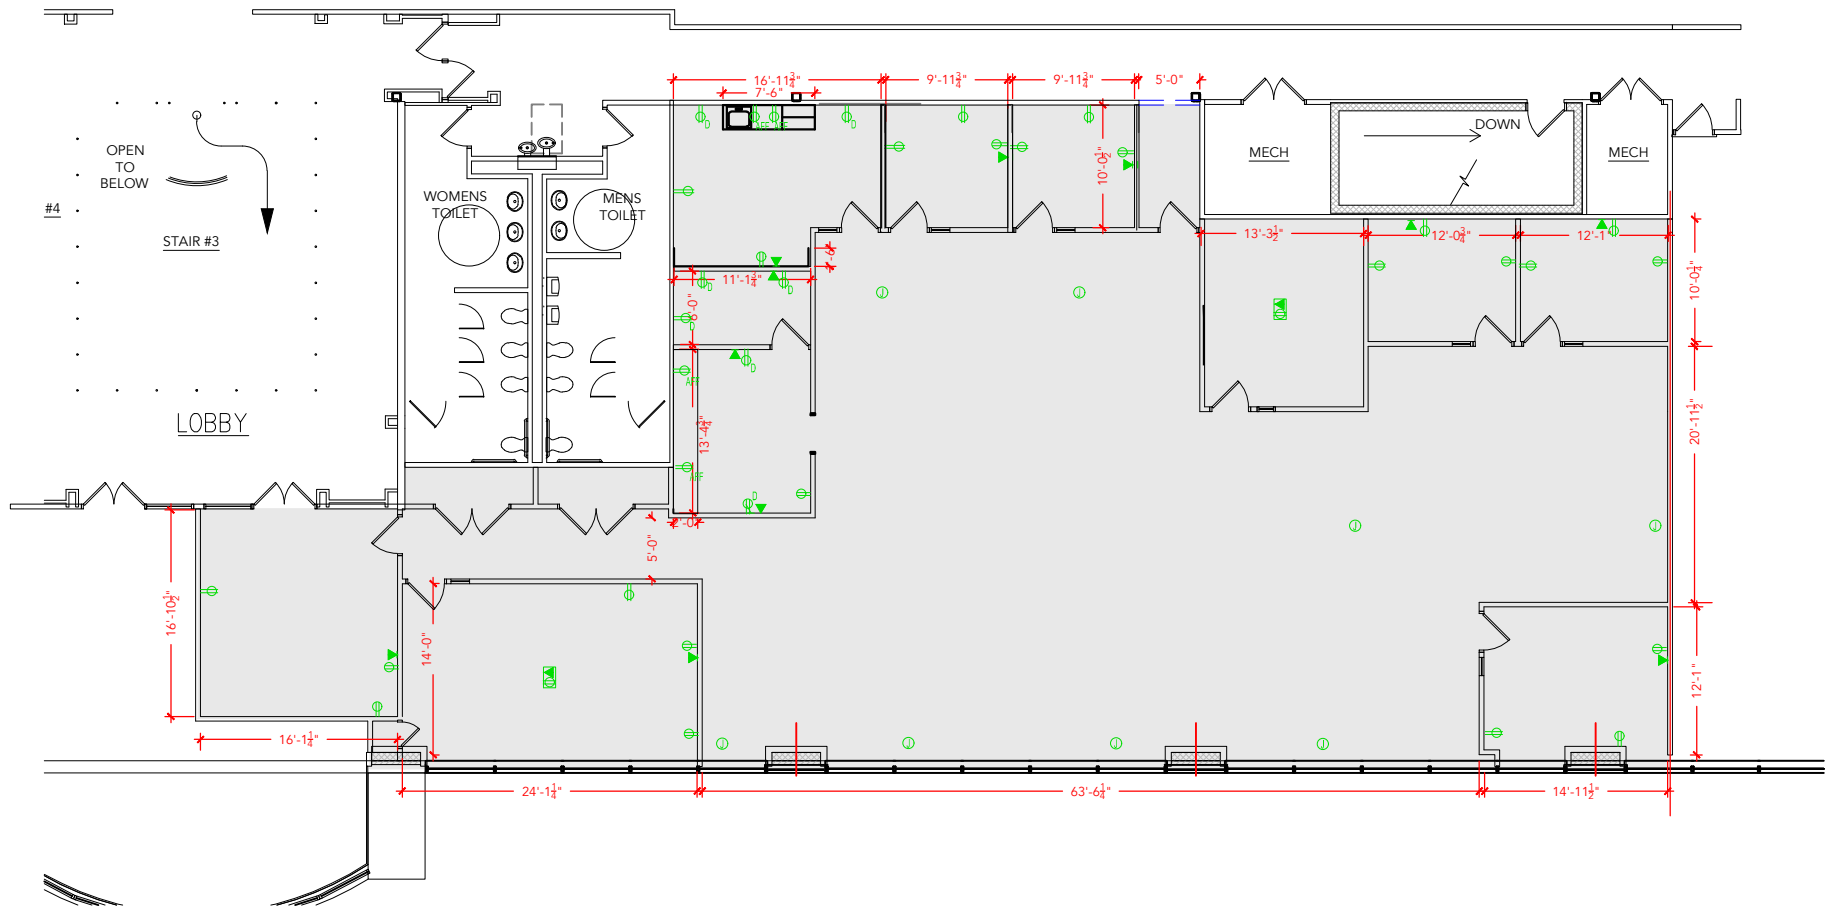

TOTAL SF AVAILABLE - 5,954 RSF(12%)

[Click to access 3D model](#)

Key Plan

Floor Plan