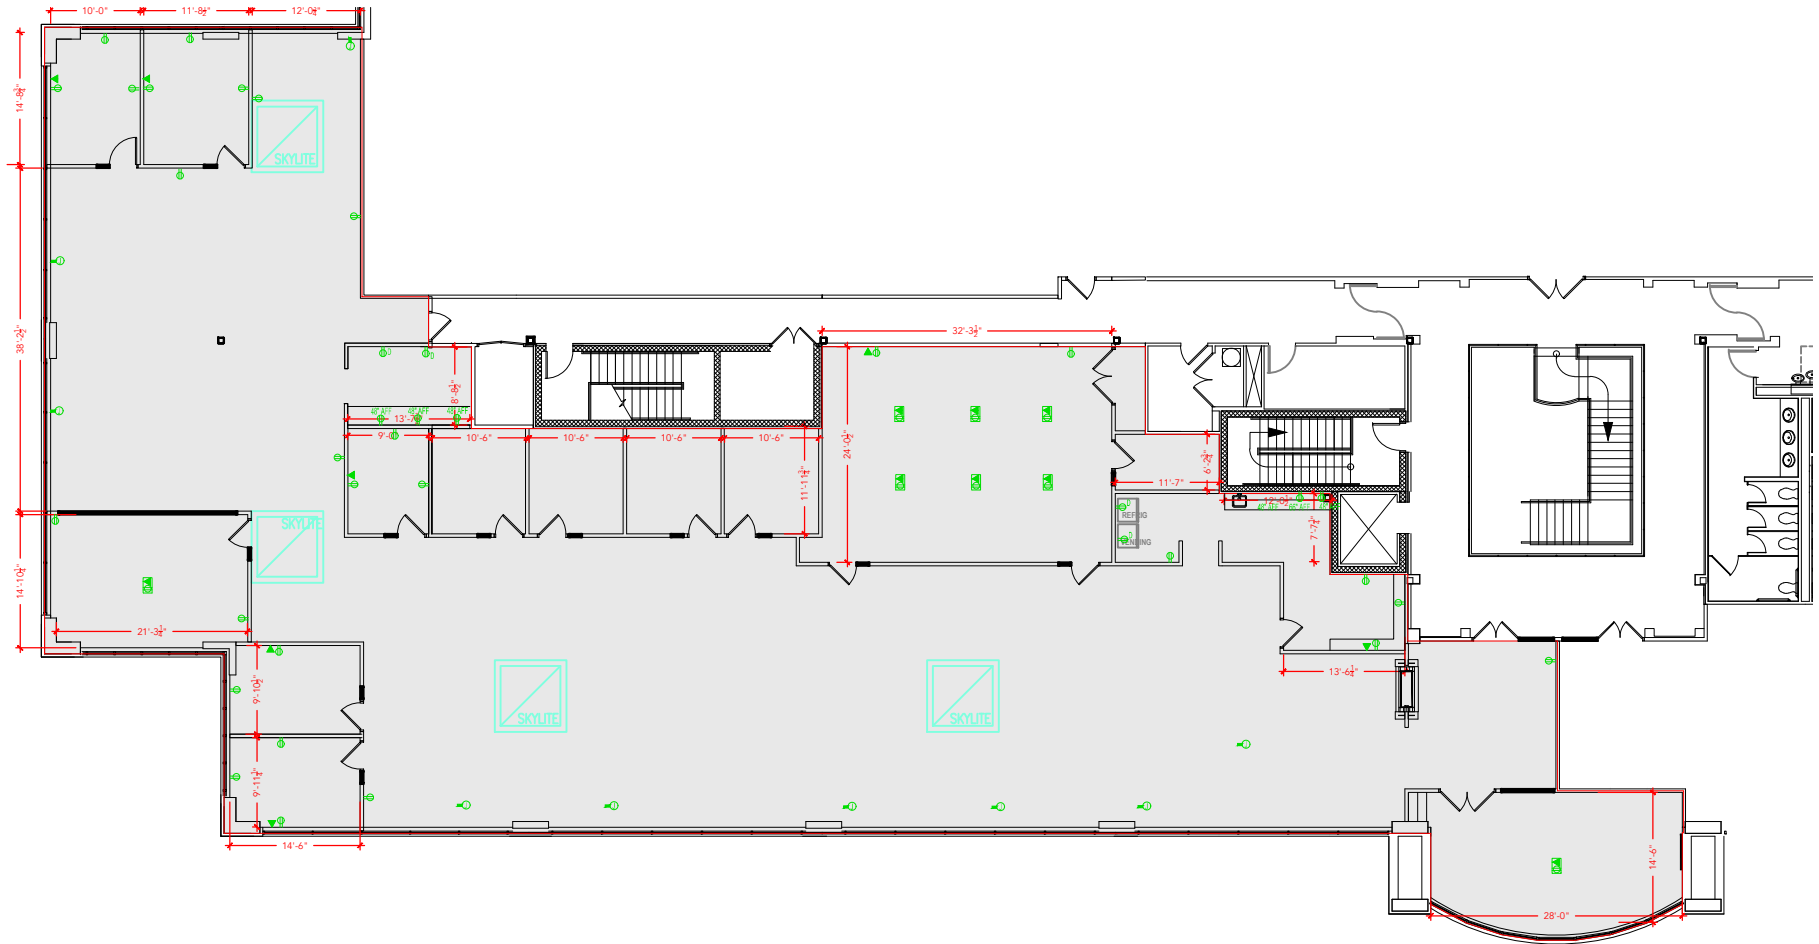

TOTAL SF AVAILABLE -10,086 RSF (12%)

[Click to access 3D model](#)

Key Plan

Floor Plan