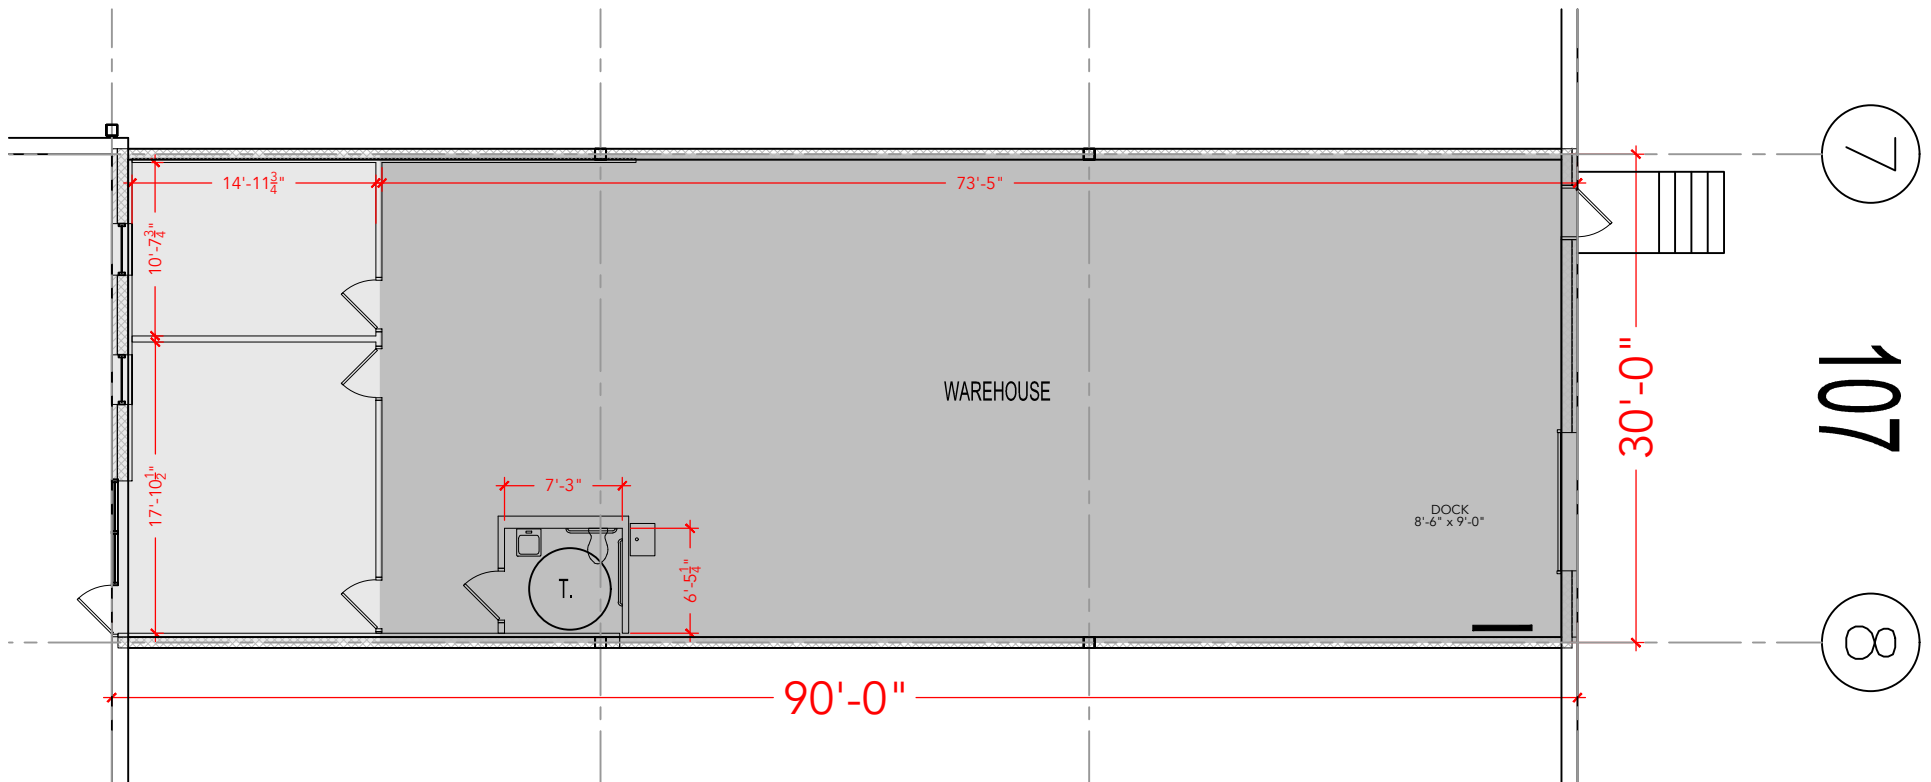

TOTAL SF AVAILABLE - 2,700 SF

OFFICE - 492 SF

WAREHOUSE - 2,208 SF

[Click to access 3D model](#)

Key Plan

Floor Plan