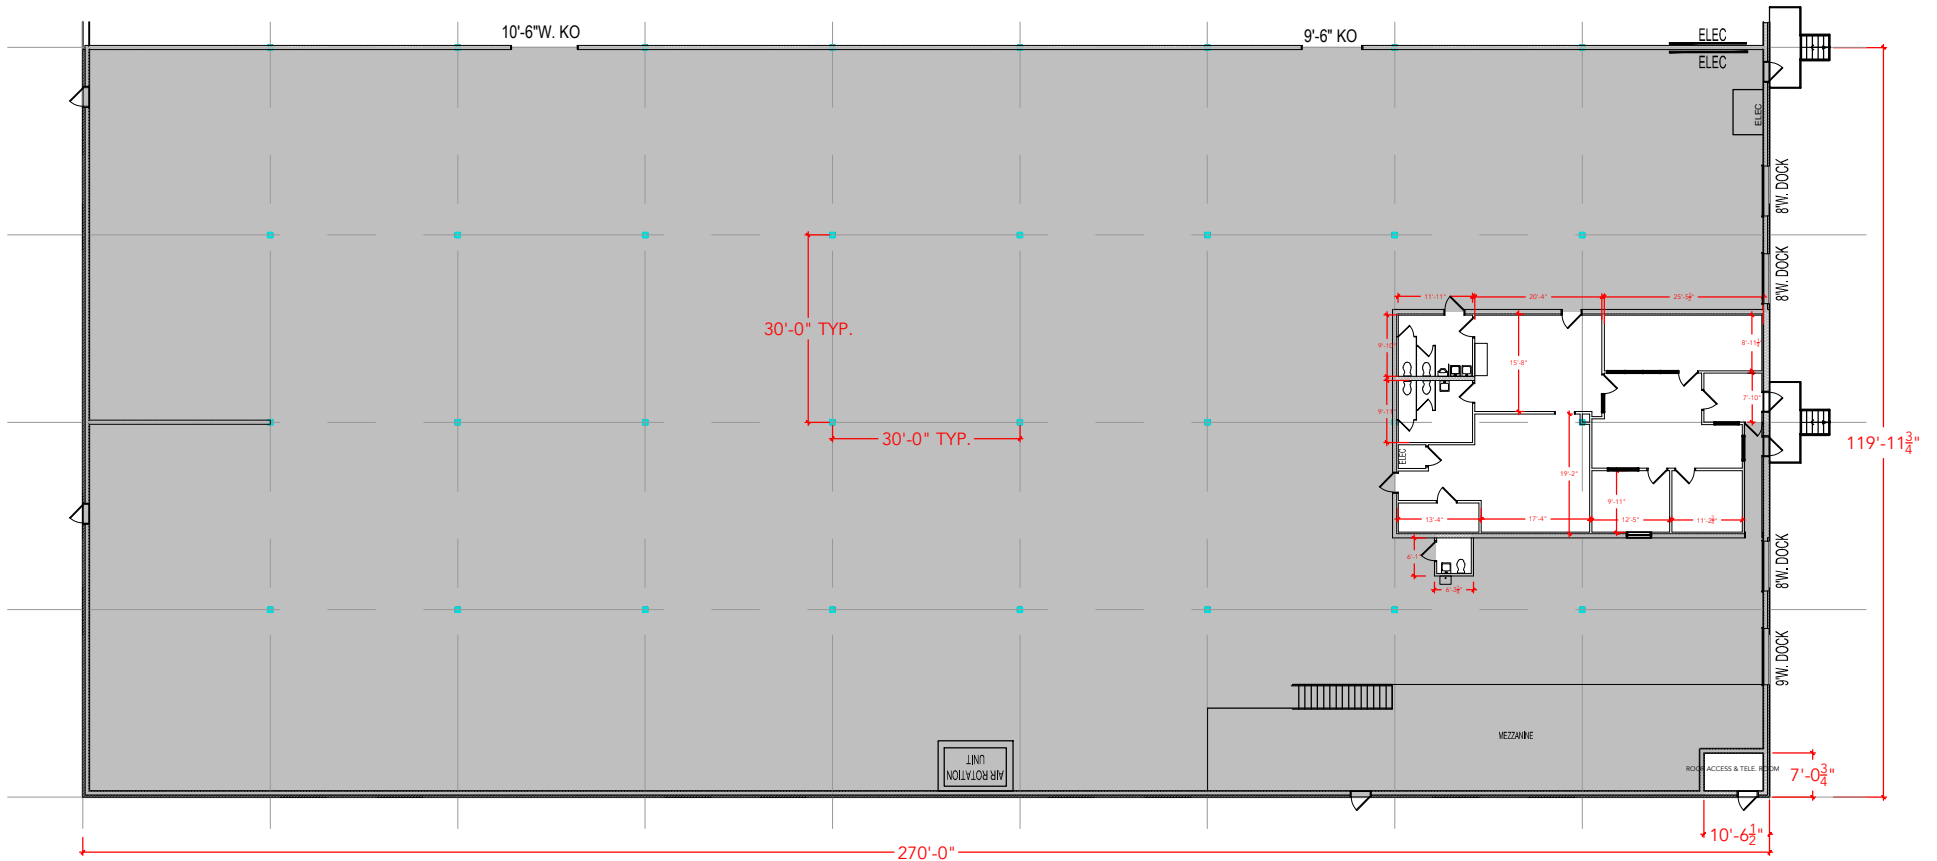

TOTAL SF AVAILABLE - 32,326 SF

OFFICE - 2,119 SF

WAREHOUSE - 30,207 SF

[Click to access 3D model](#)

Key Plan

Floor Plan