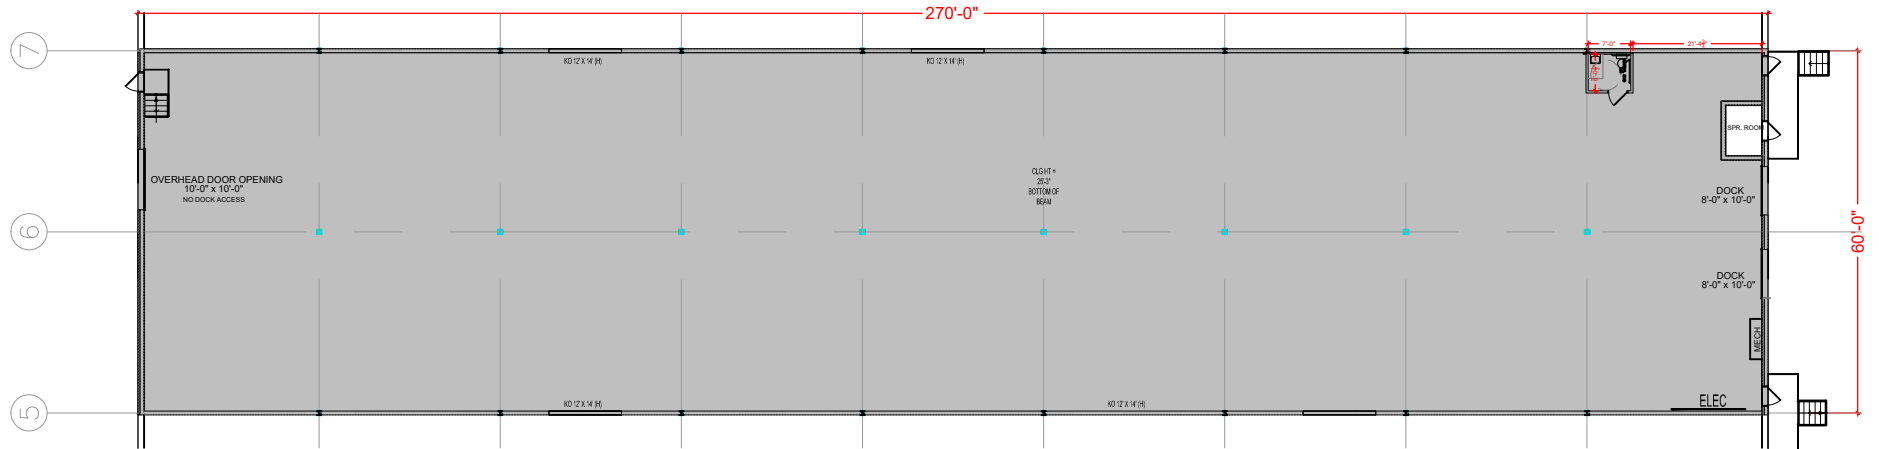

TOTAL SF AVAILABLE - 16,141 SF

OFFICE - 0,000 SF
WAREHOUSE SF - 16,141 SF

[Click to access 3D model](#)

Key Plan

Floor Plan