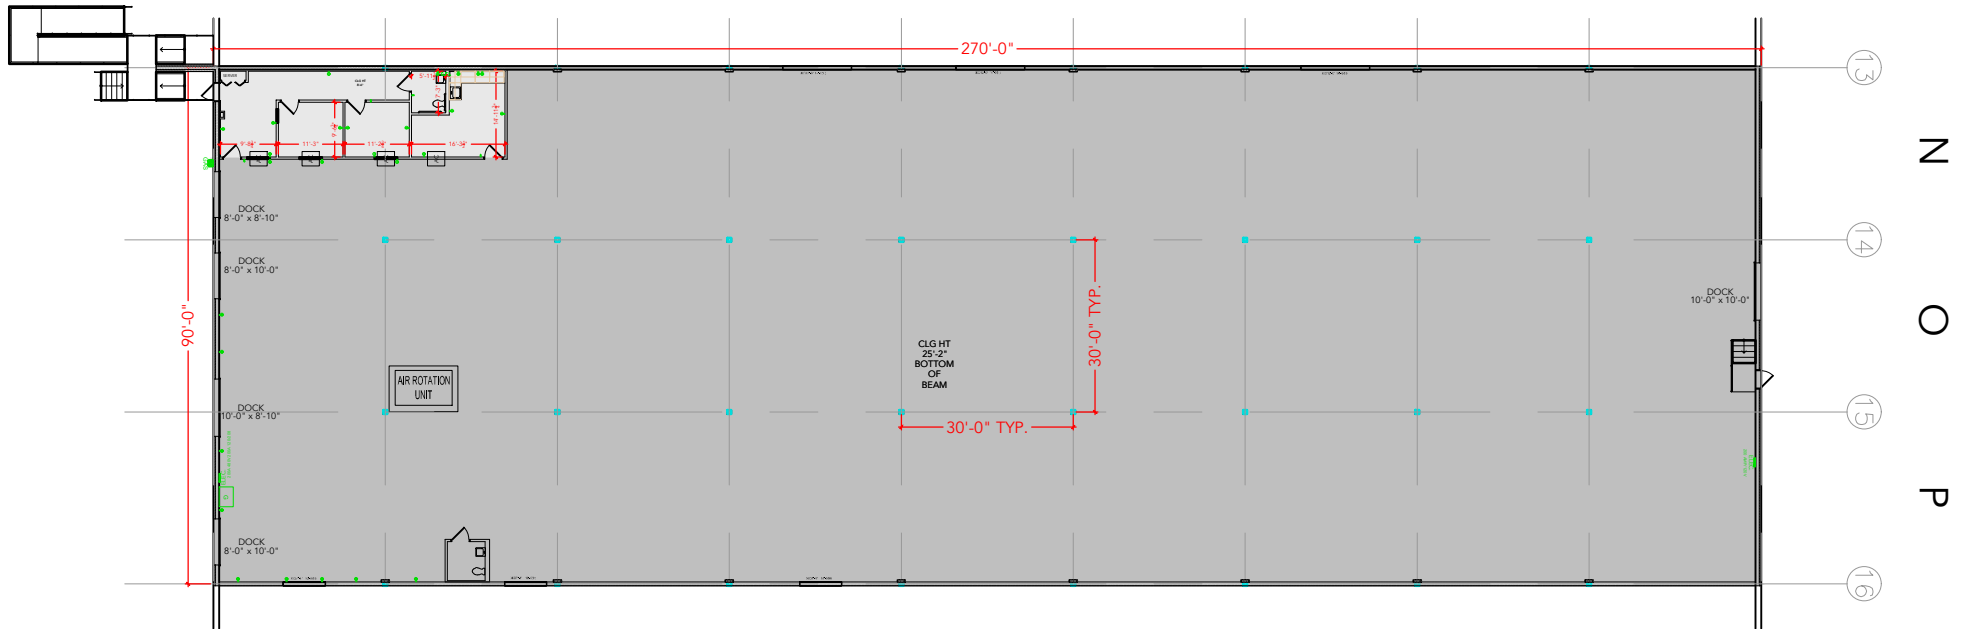

**TOTAL SF AVAILABLE -24,300 SF**

OFFICE - 800 SF  
WAREHOUSE SF - 23,500 SF

[Click to access 3D model](#)

Key Plan

## Floor Plan