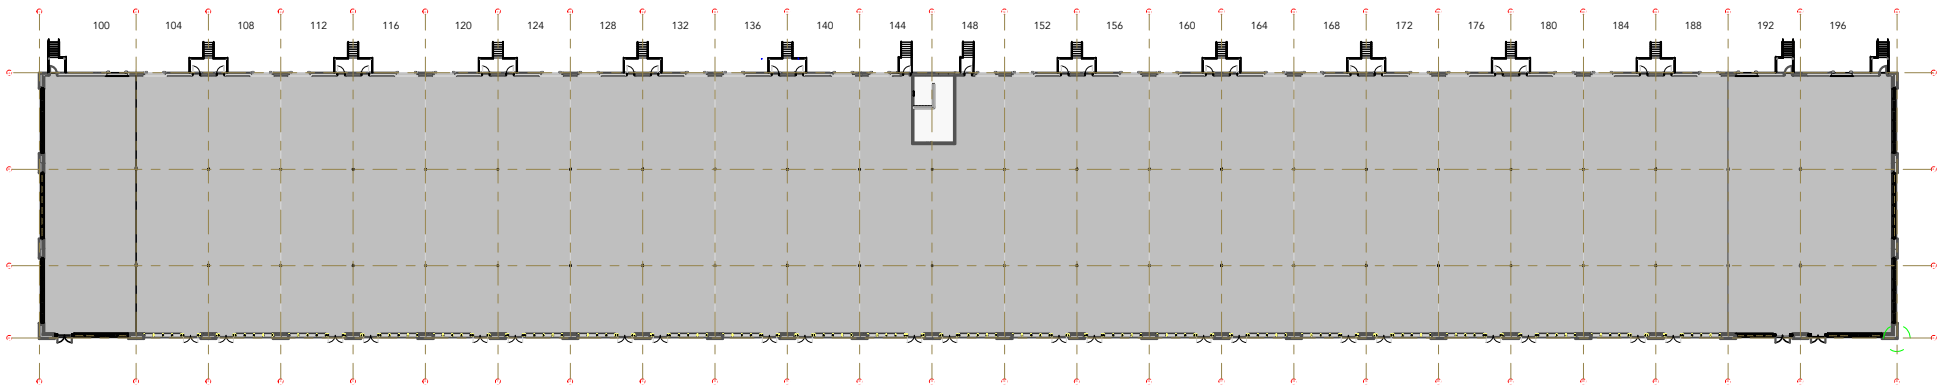

TOTAL SF AVAILABLE - 84,700 RSF

OFFICE - 0,000 SF

WAREHOUSE - 84,700 SF

[Click to access 3D model](#)

Key Plan

Floor Plan