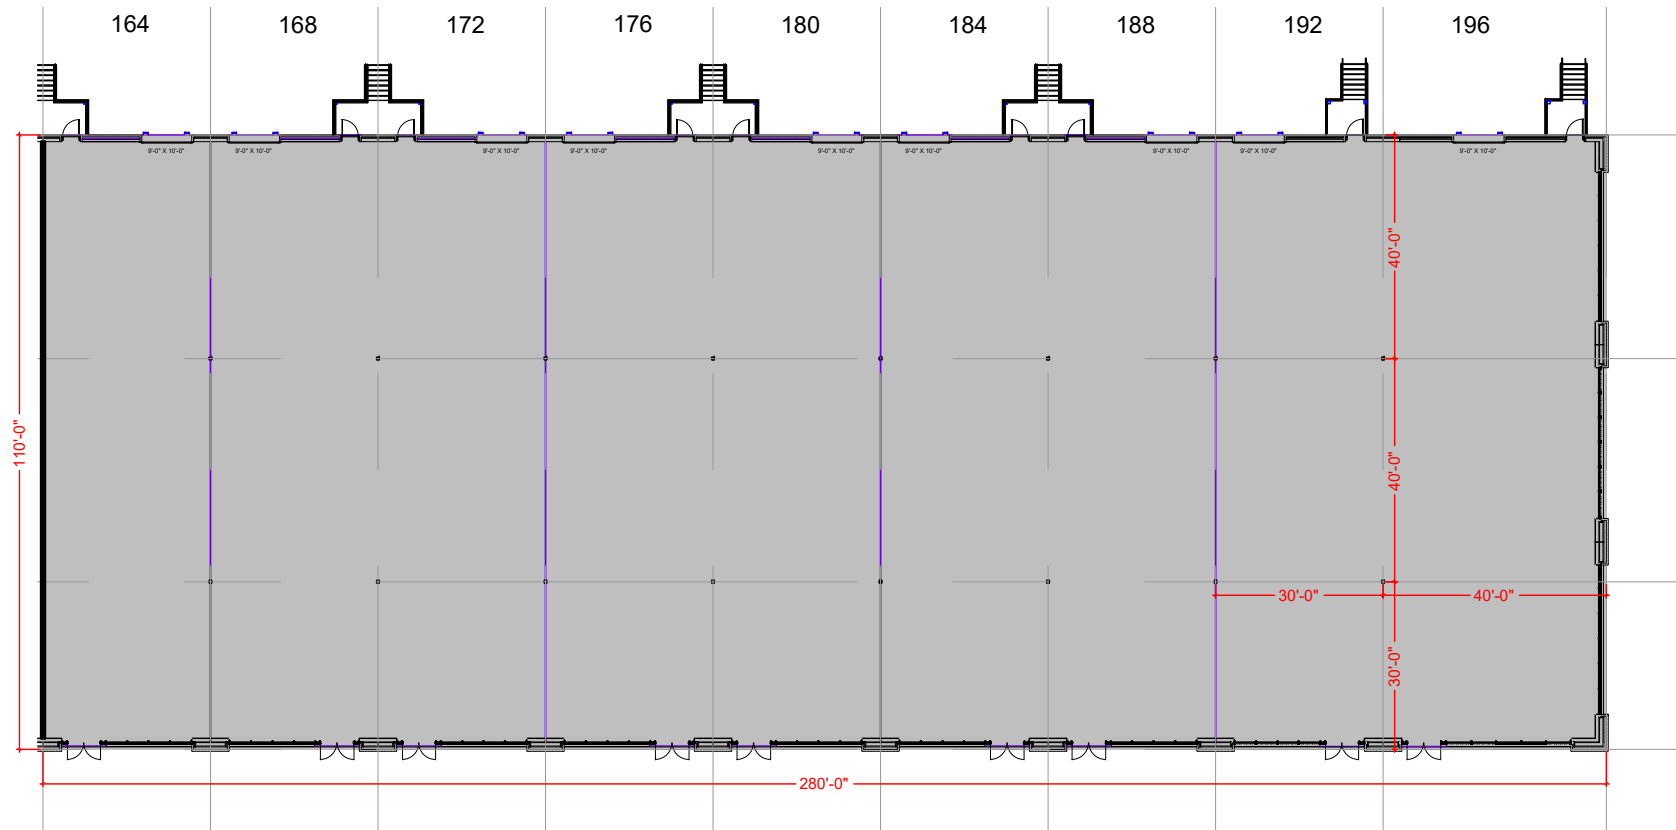

TOTAL SF AVAILABLE - 30,977 RSF

Key Plan

Floor Plan