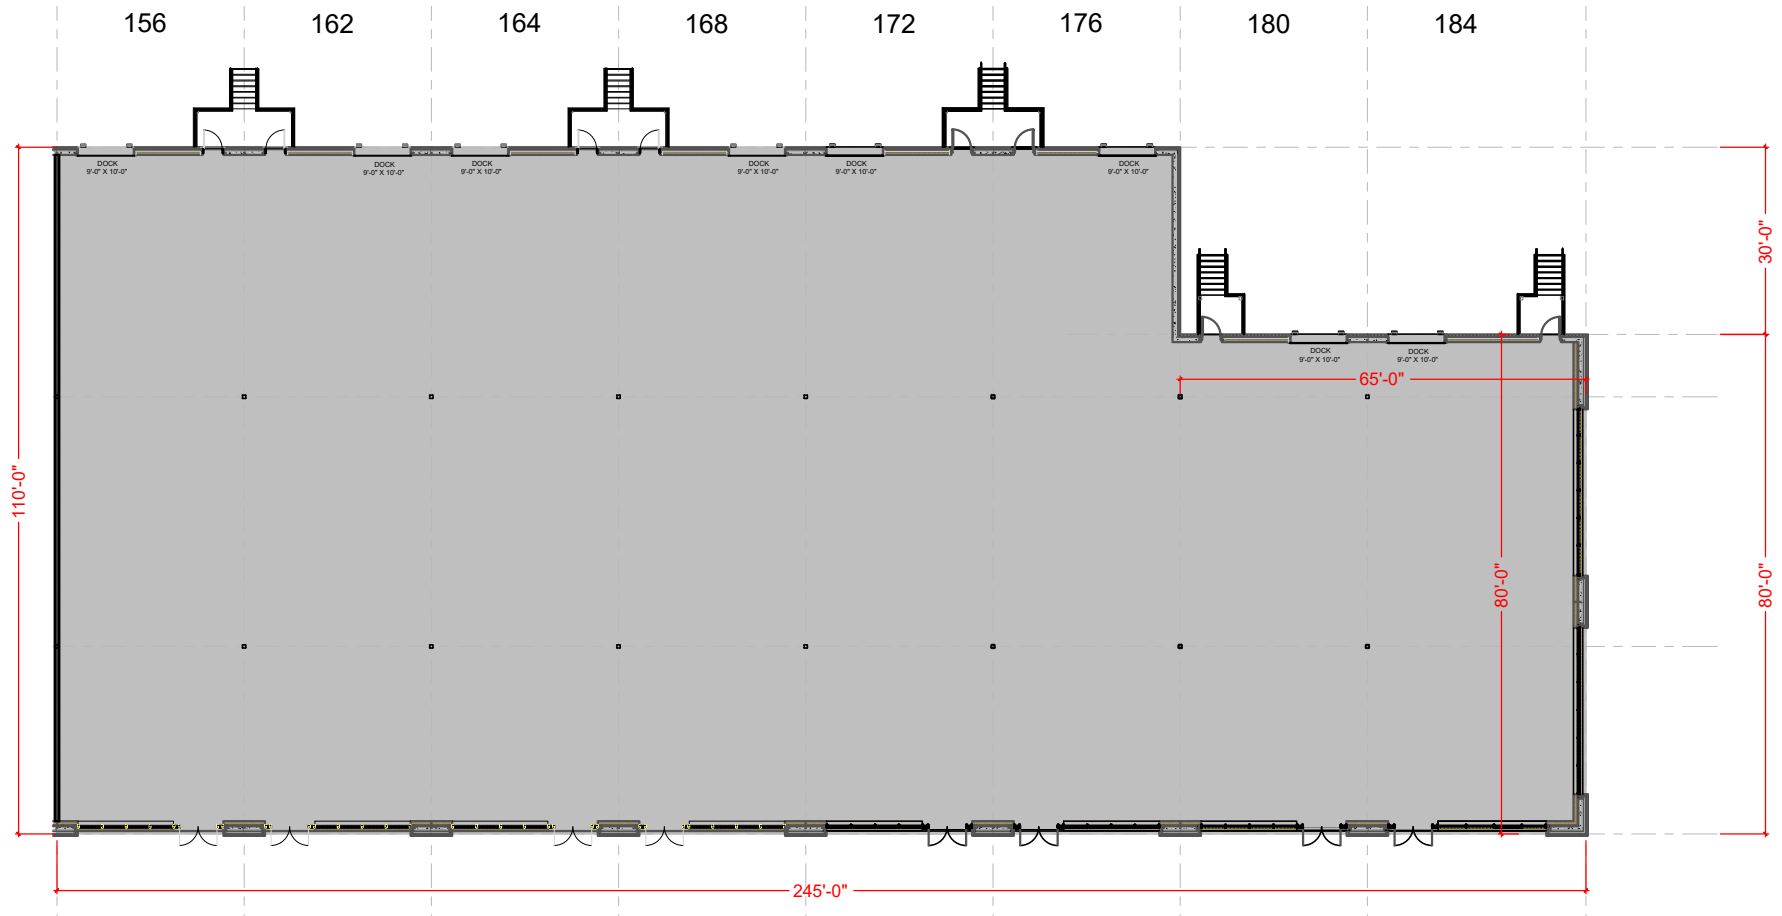

TOTAL SF AVAILABLE - 25,173 RSF
* INCLUDED % OF MECH. ROOM

Key Plan

Floor Plan