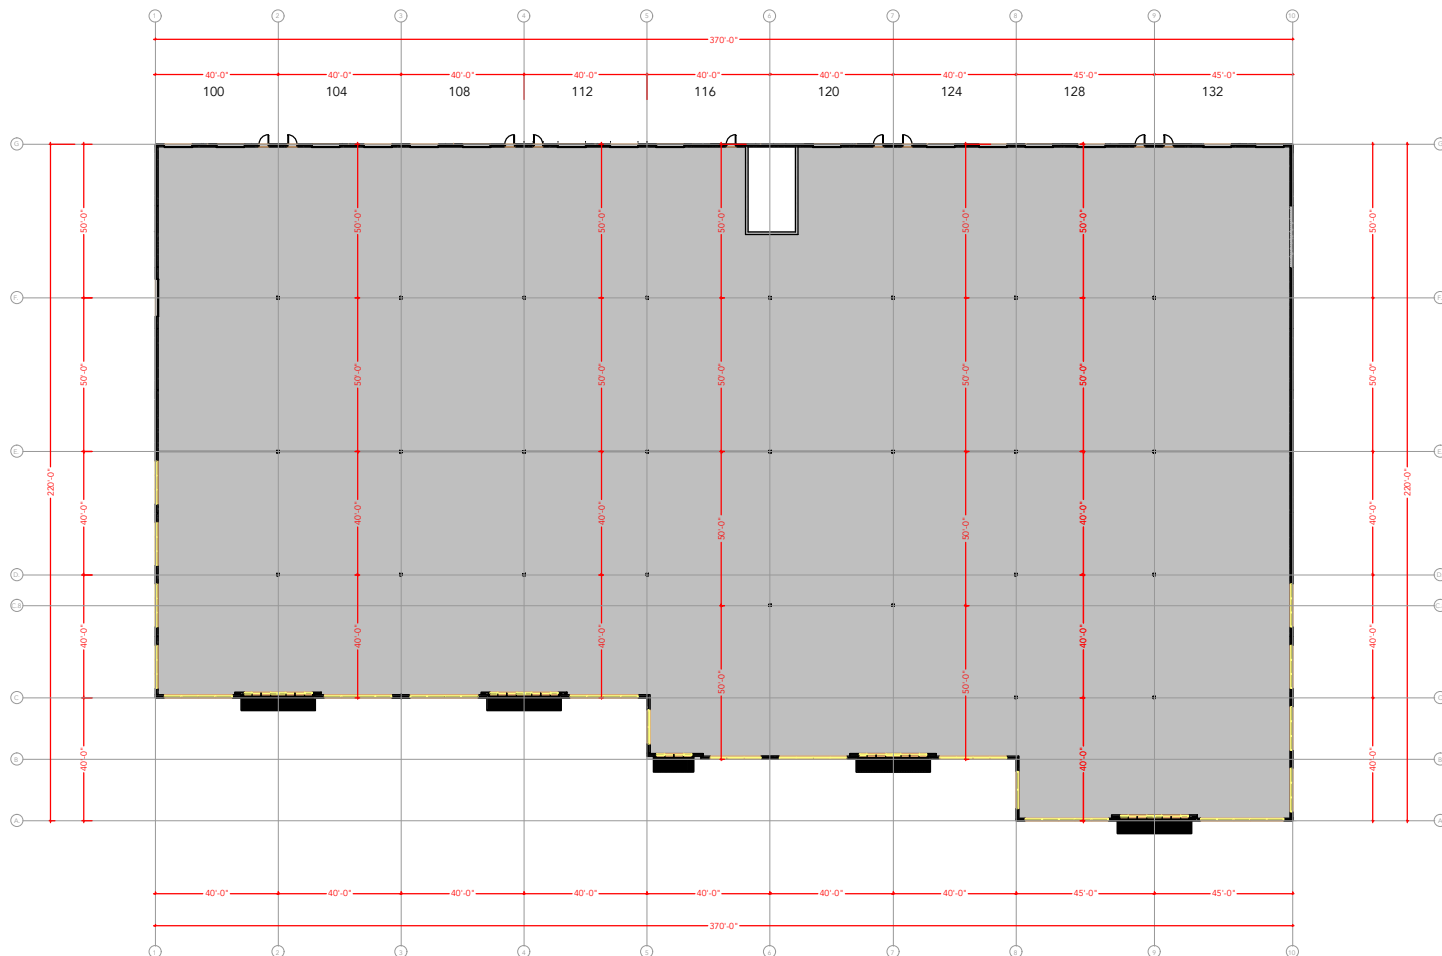

TOTAL SF AVAILABLE -72,600 SF

OFFICE - 0,000 SF

WAREHOUSE - 72,600 SF

[Click to access 3D model](#)

Key Plan

Floor Plan