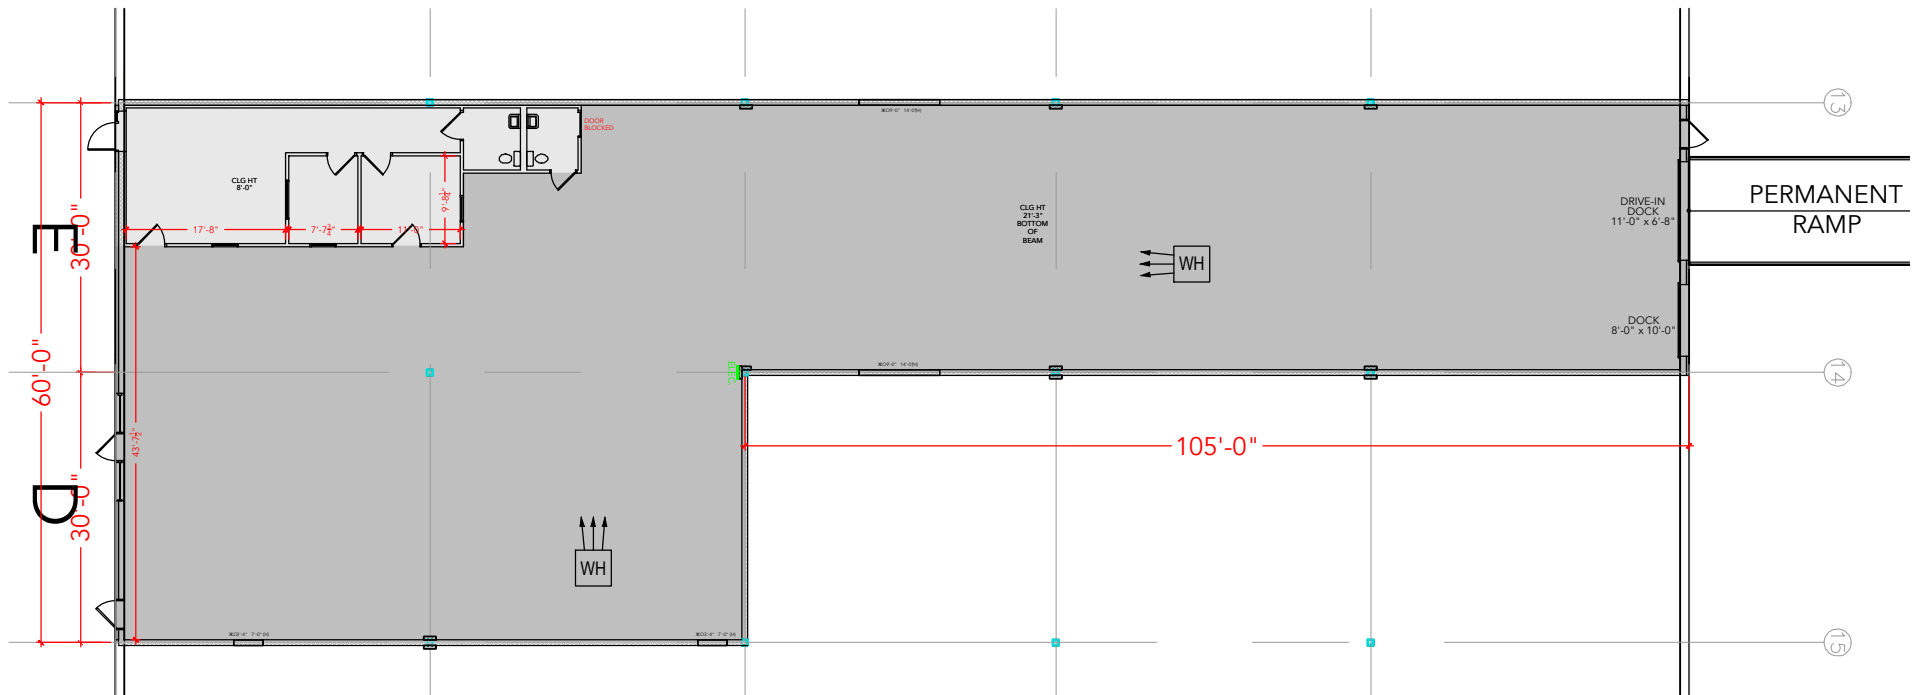

TOTAL SF AVAILABLE - 7,350 SF

OFFICE - 711 SF

WAREHOUSE SF - 6,639 SF

[Click to access CADD file](#)

Key Plan

Floor Plan