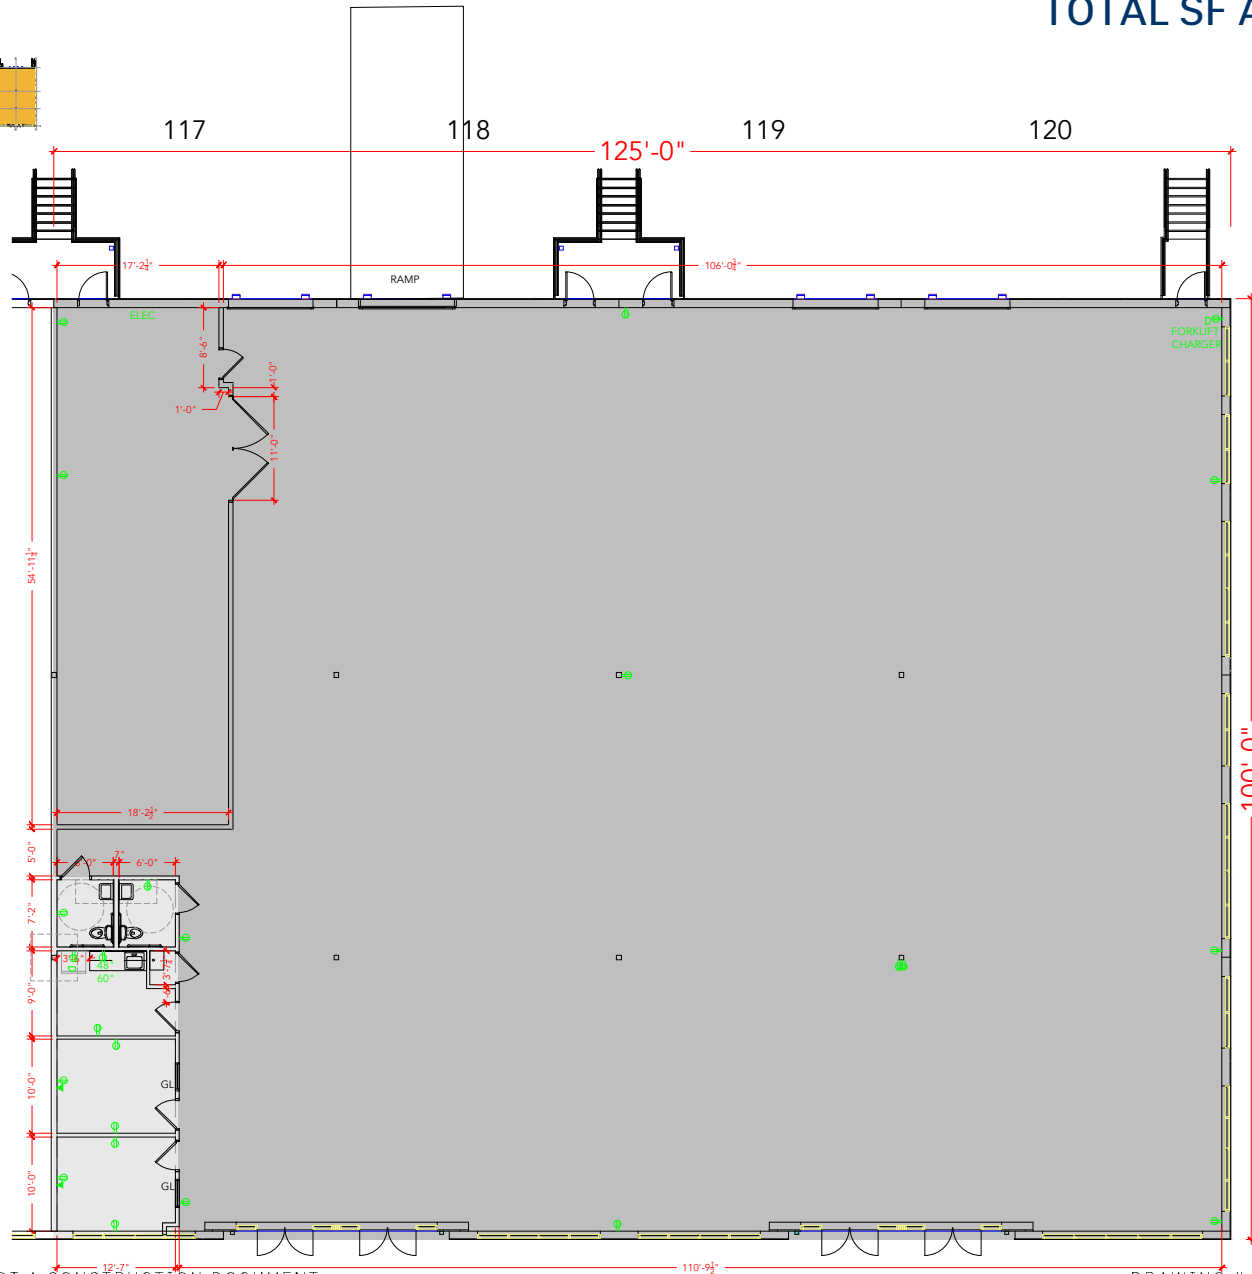

TOTAL SF AVAILABLE - 12,629 RSF

OFFICE - 508 RSF
WAREHOUSE - 12,121 RSF

[Click to access CADD file](#)

Key Plan

Floor Plan