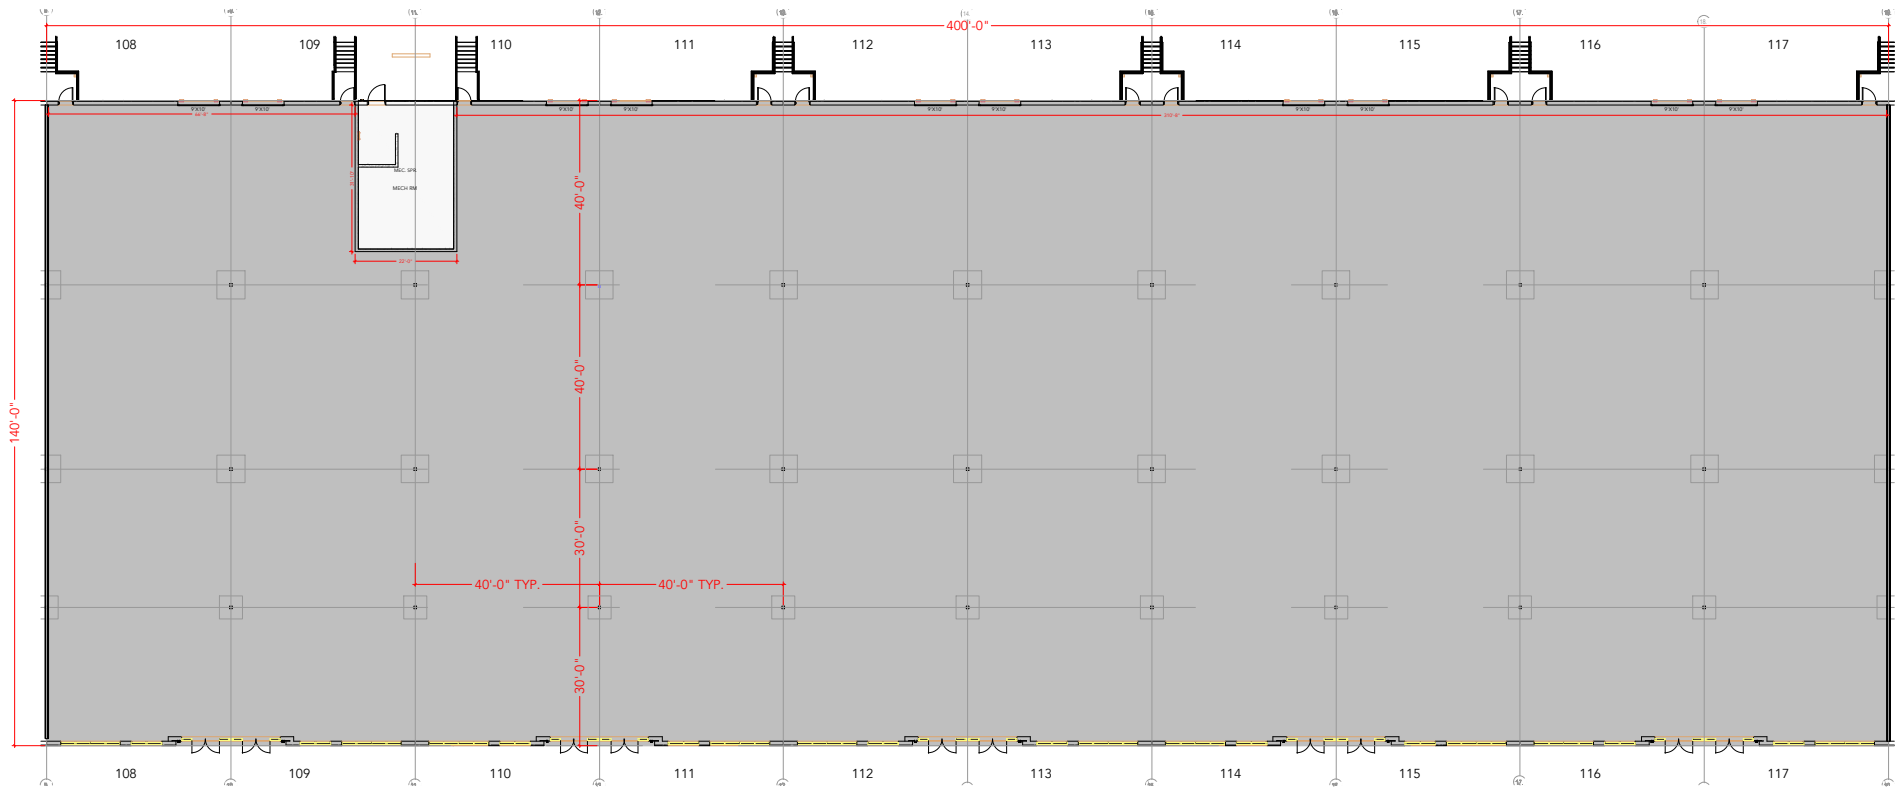

TOTAL SF AVAILABLE - 55,644 RSF

Key Plan

Floor Plan