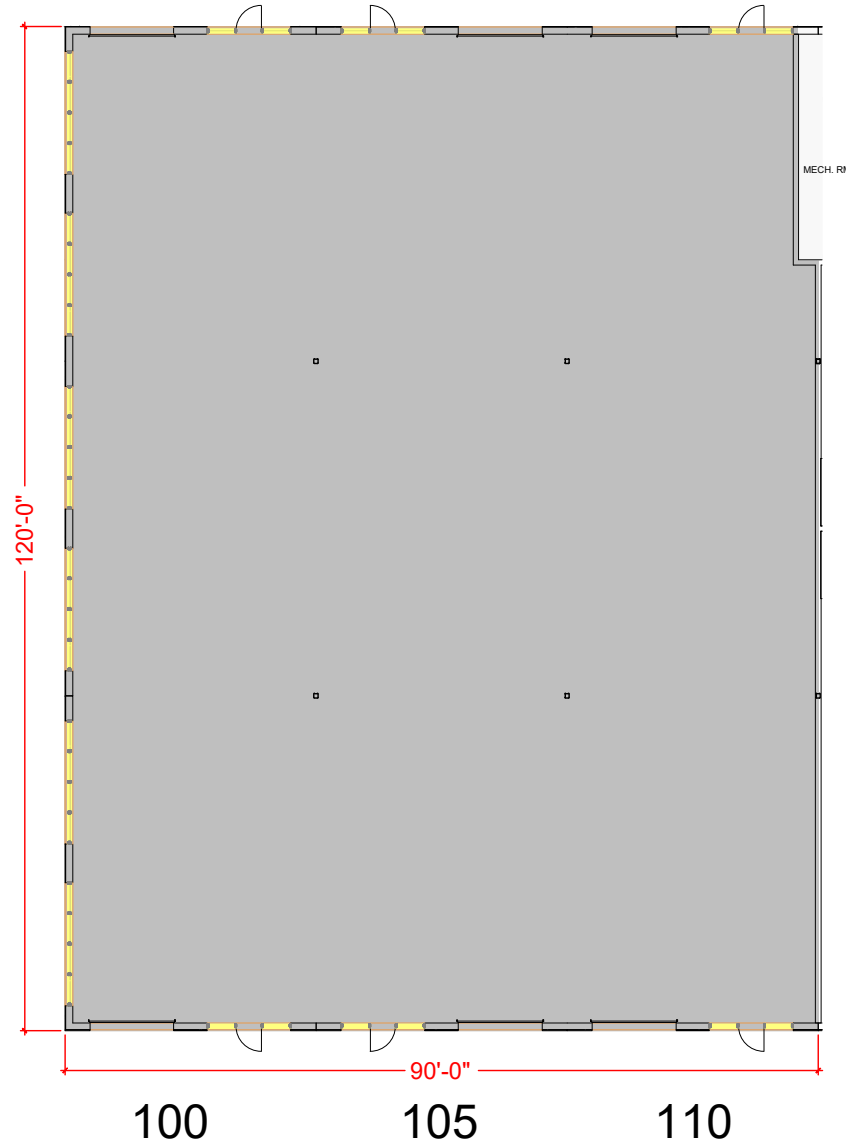

TOTAL SF AVAILABLE - 10,838 RSF

Key Plan

Floor Plan