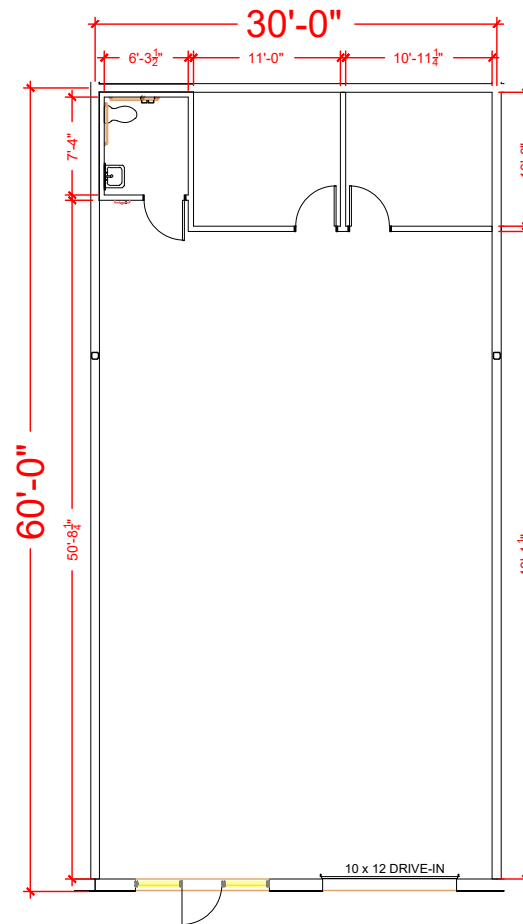

TOTAL SF AVAILABLE - 1,815 RSF

Key Plan

Floor Plan