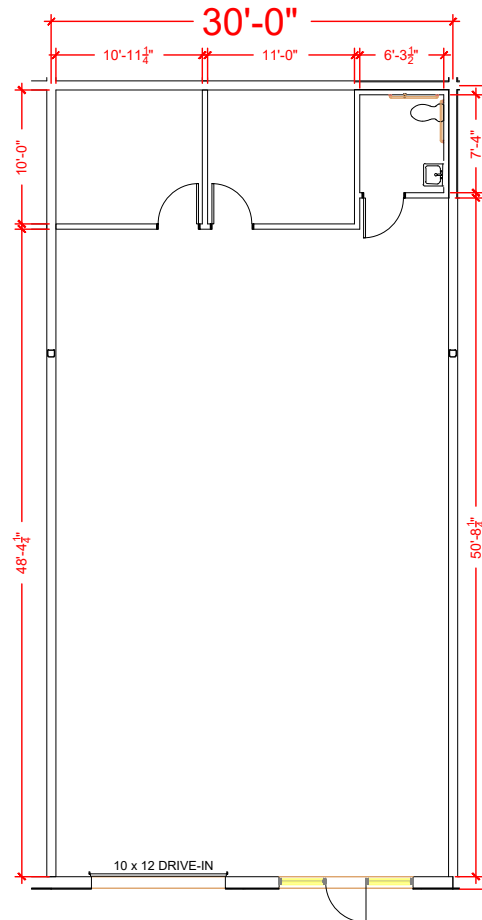

TOTAL SF AVAILABLE - 1,815 RSF

Key Plan

Floor Plan