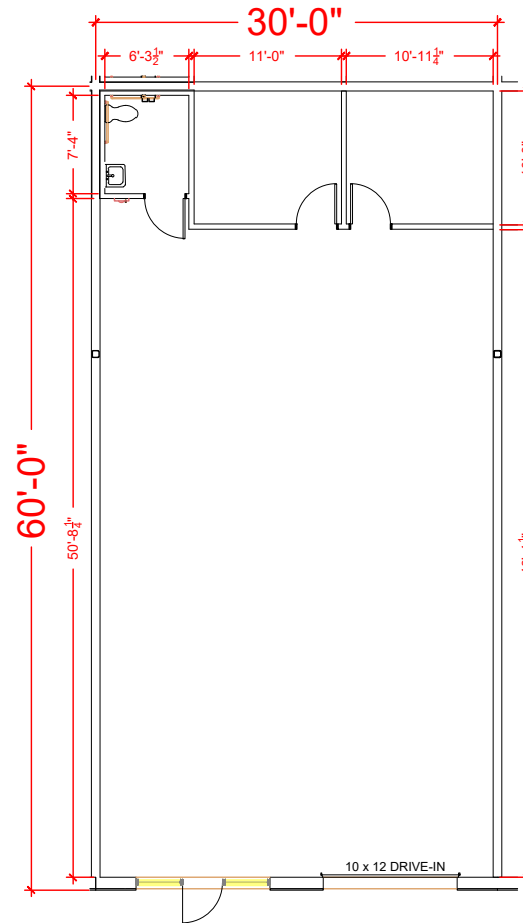

TOTAL SF AVAILABLE - 1,815 RSF

Key Plan

Floor Plan