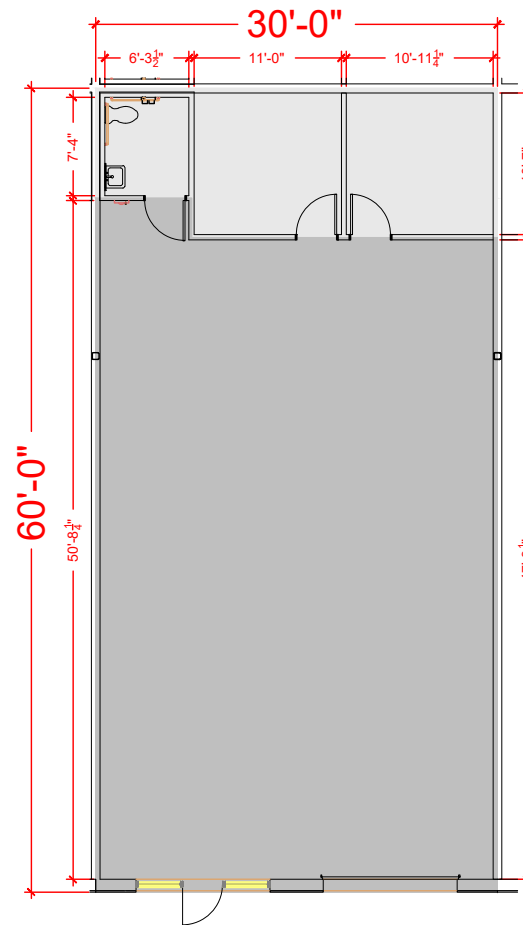

TOTAL SF AVAILABLE -1,811 RSF

OFFICE - 315 RSF

WAREHOUSE - 1,496 RSF

Key Plan

Floor Plan