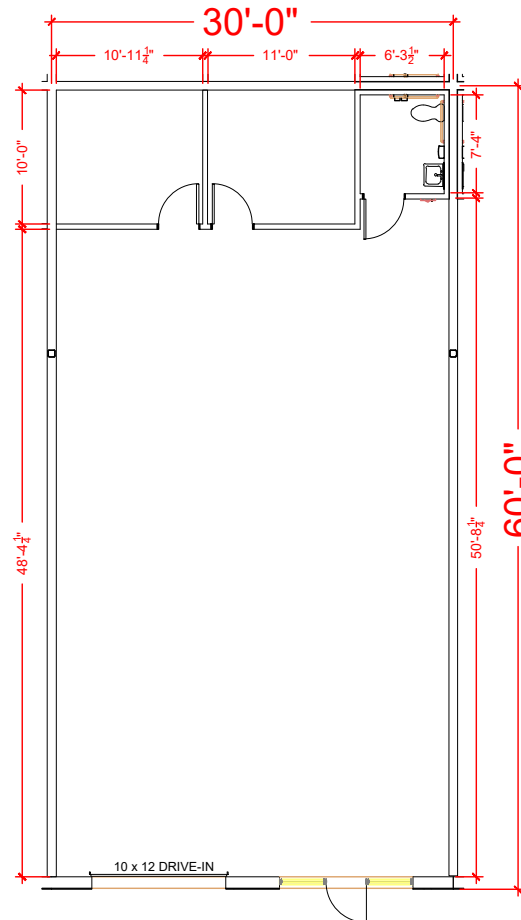

TOTAL SF AVAILABLE - 1,815 RSF

Key Plan

## Floor Plan