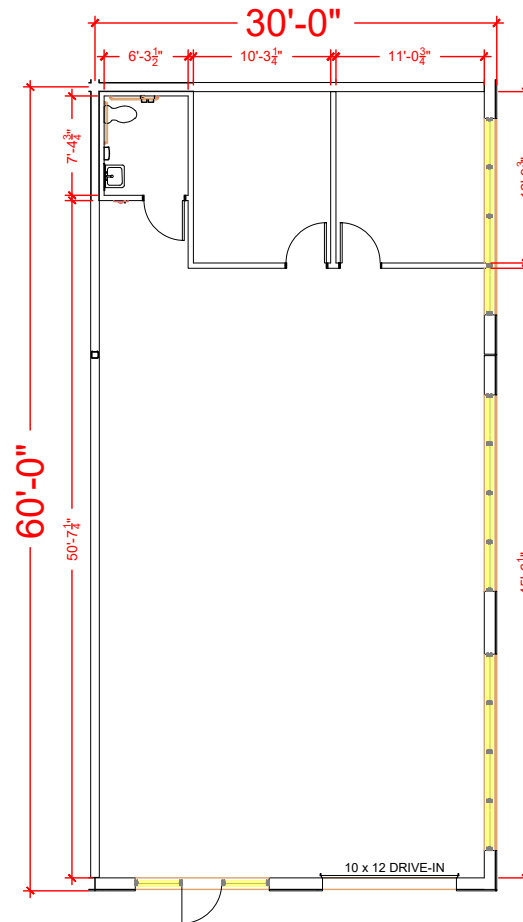

TOTAL SF AVAILABLE - 1,815 RSF

Key Plan

Floor Plan