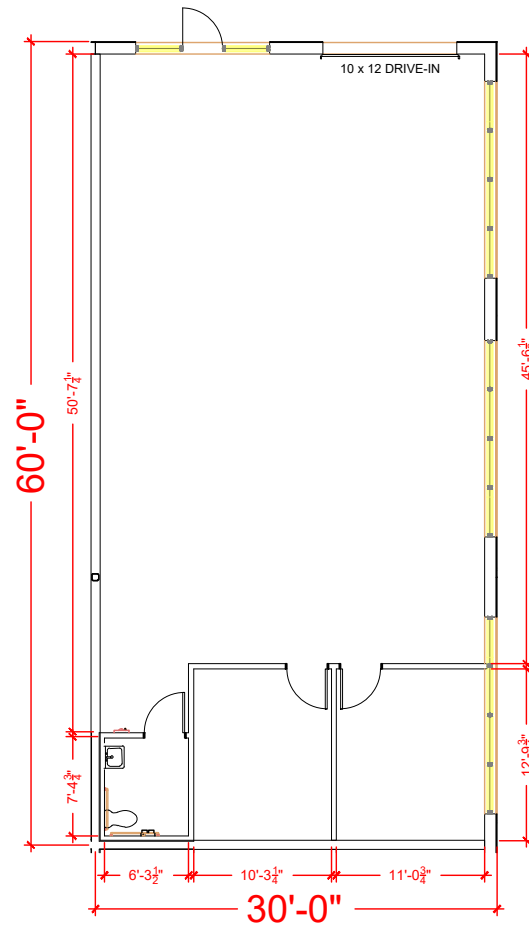

TOTAL SF AVAILABLE - 1,815 RSF

Key Plan

## Floor Plan