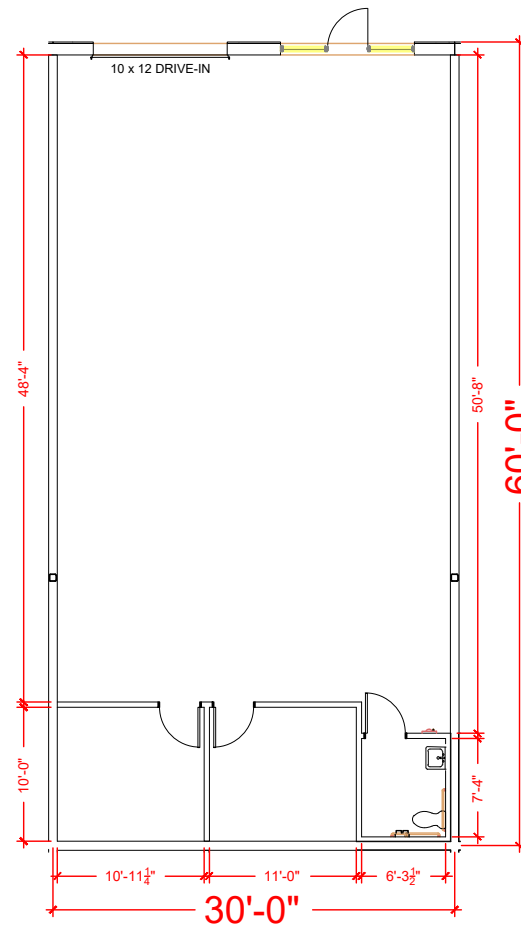

TOTAL SF AVAILABLE - 1,815 RSF

Key Plan

Floor Plan