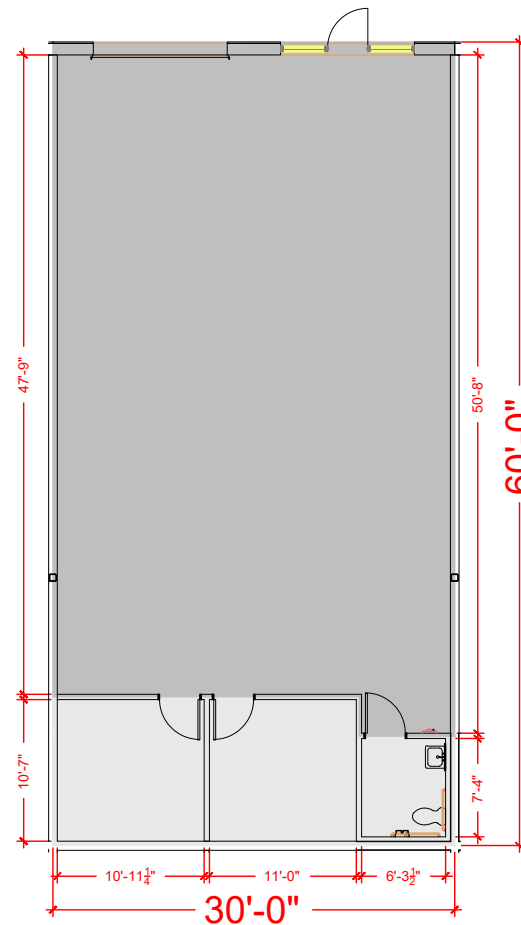

TOTAL SF AVAILABLE -1,811 RSF

OFFICE - 315 RSF
WAREHOUSE - 1,496 RSF

Key Plan

145

Floor Plan