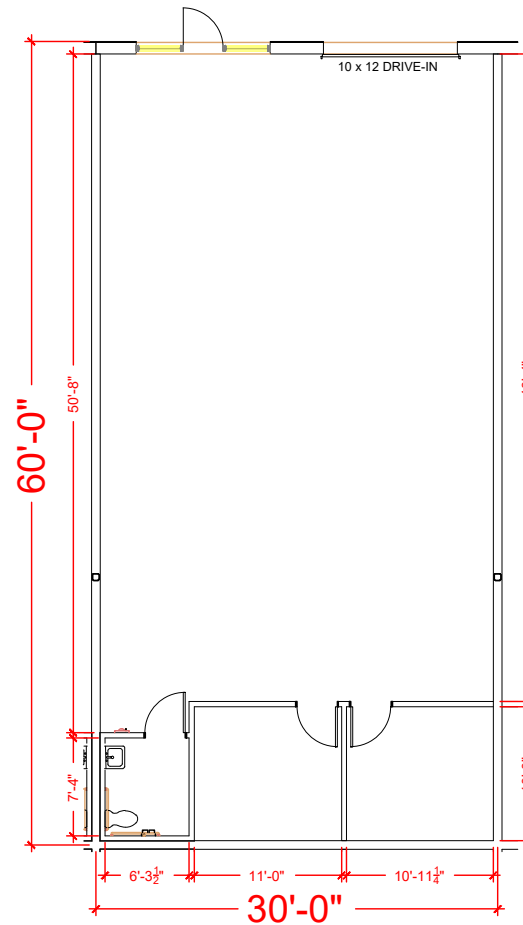

TOTAL SF AVAILABLE - 1,815 RSF

Key Plan

T

Floor Plan