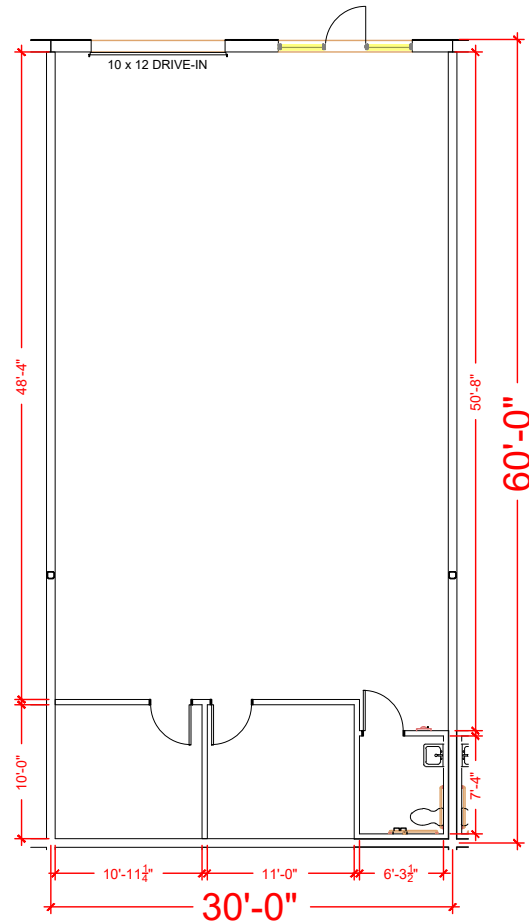

TOTAL SF AVAILABLE - 1,815 RSF

Key Plan

T

**Floor Plan**