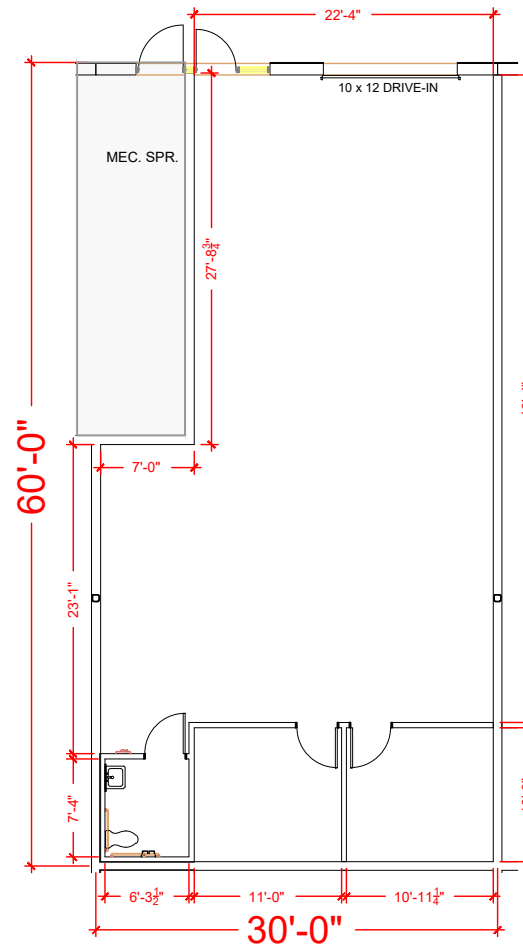

TOTAL SF AVAILABLE - 1,815 RSF

Key Plan

Floor Plan