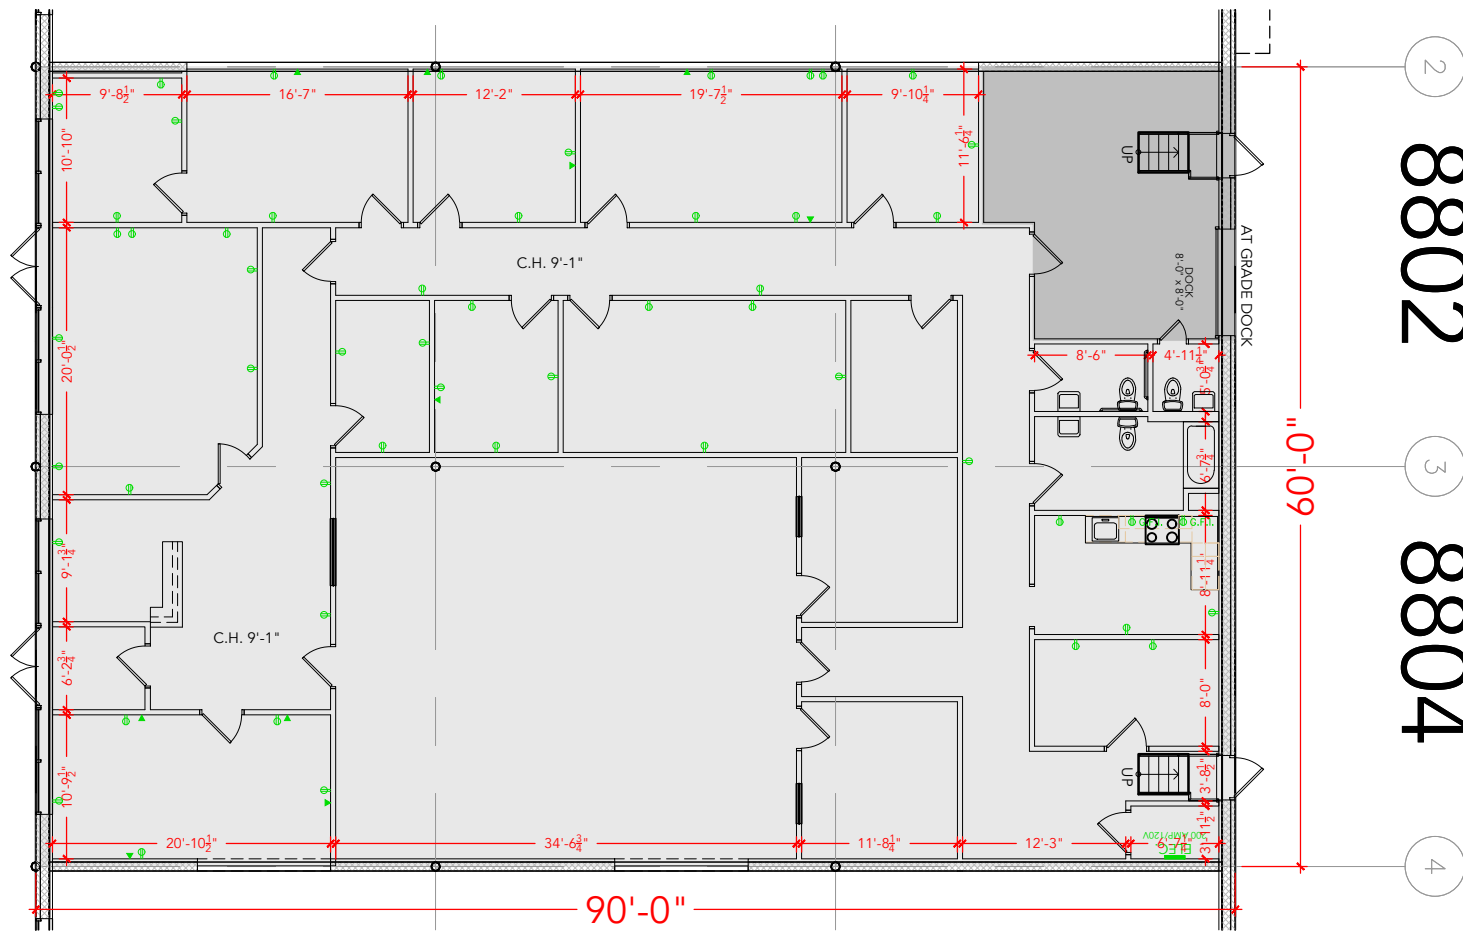

TOTAL SF AVAILABLE - 5,400 SF

OFFICE - 5,040 SF
WAREHOUSE - 360 SF

[Click to access 3D model](#)

Key Plan

Floor Plan