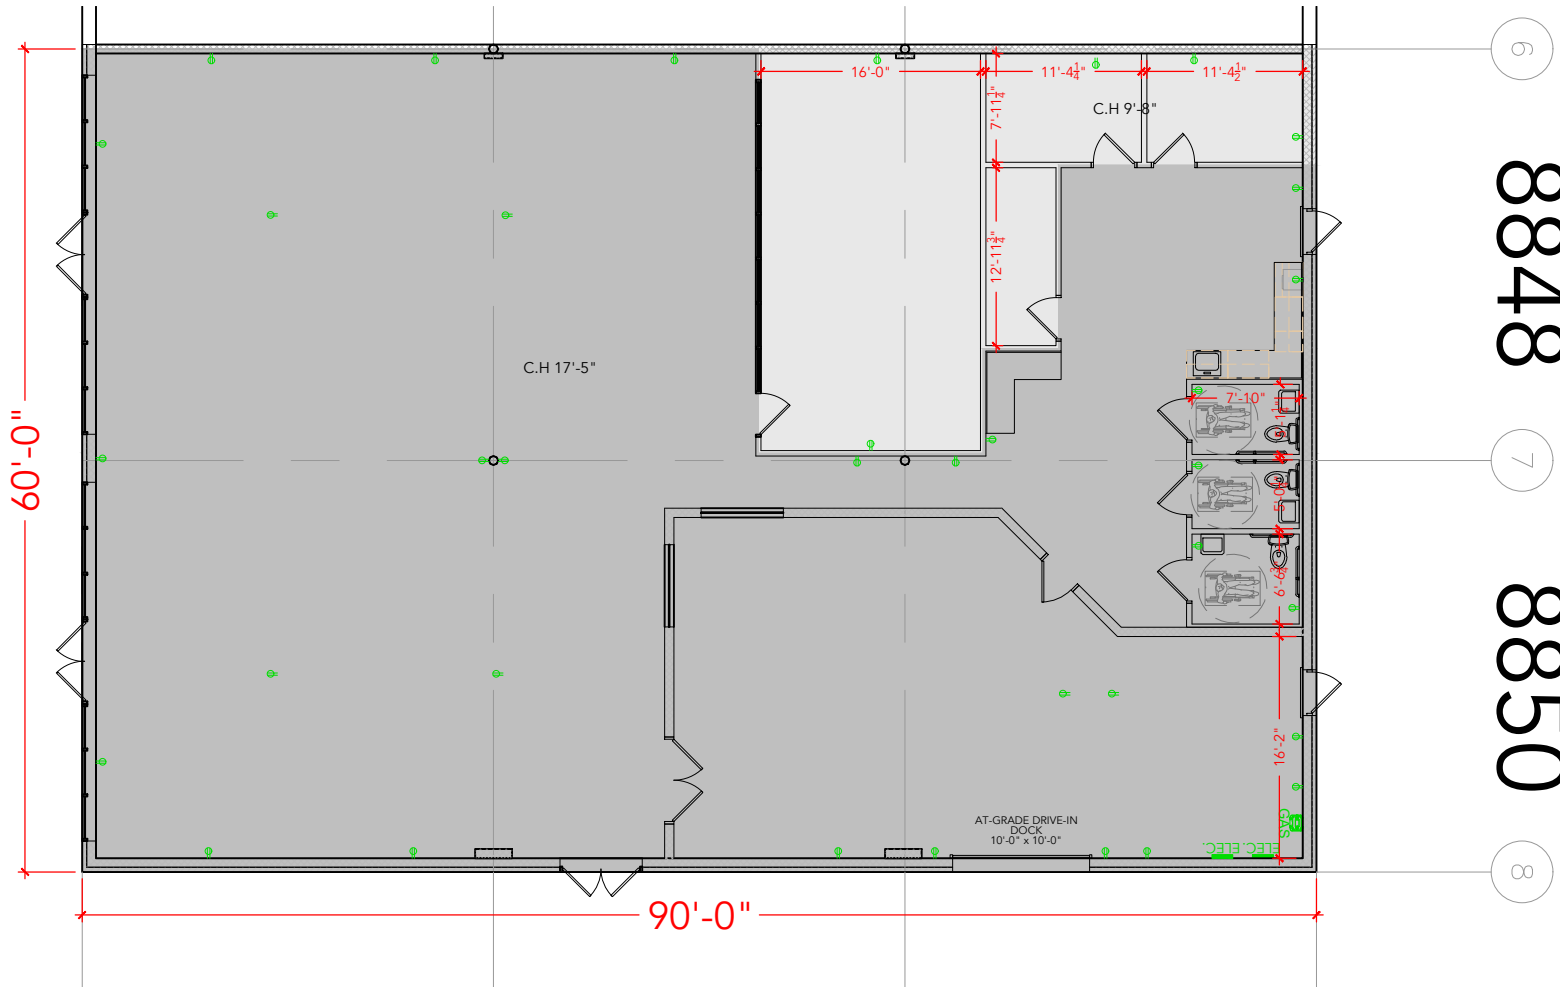

**TOTAL SF AVAILABLE - 5,400 SF**

OFFICE - 762 SF

WAREHOUSE - 4,638 SF

[Click to access 3D model](#)

Key Plan

Floor Plan