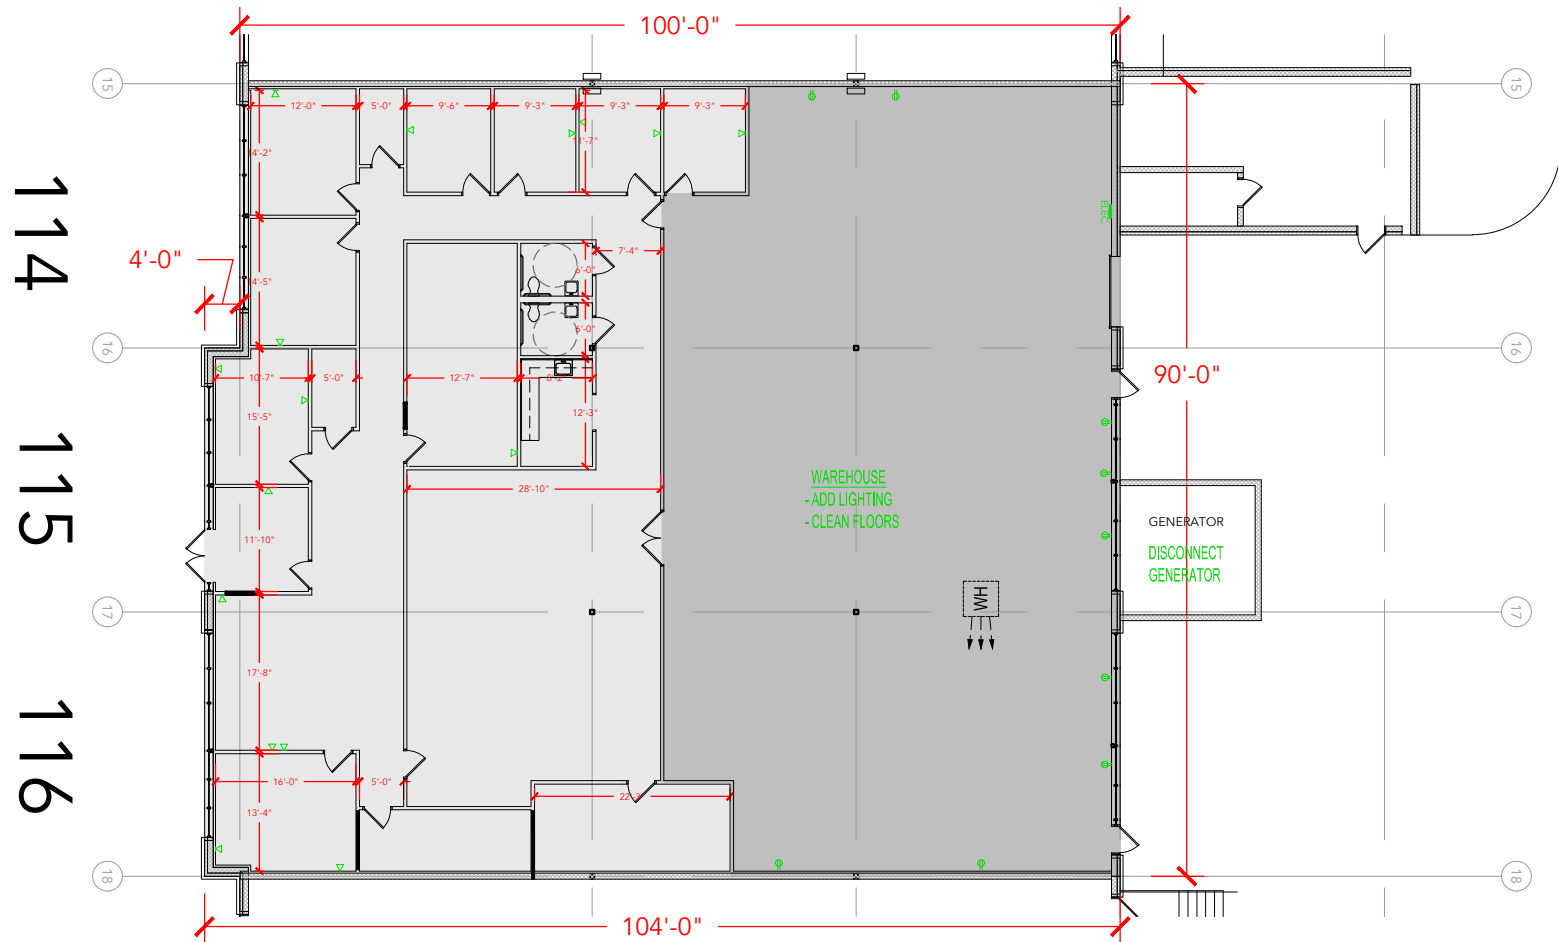

**TOTAL SF AVAILABLE - 9,240 SF**

**OFFICE - 4,764 SF**

**WAREHOUSE - 4,476 SF**

[Click to access 3D model](#)

Key Plan

Floor Plan