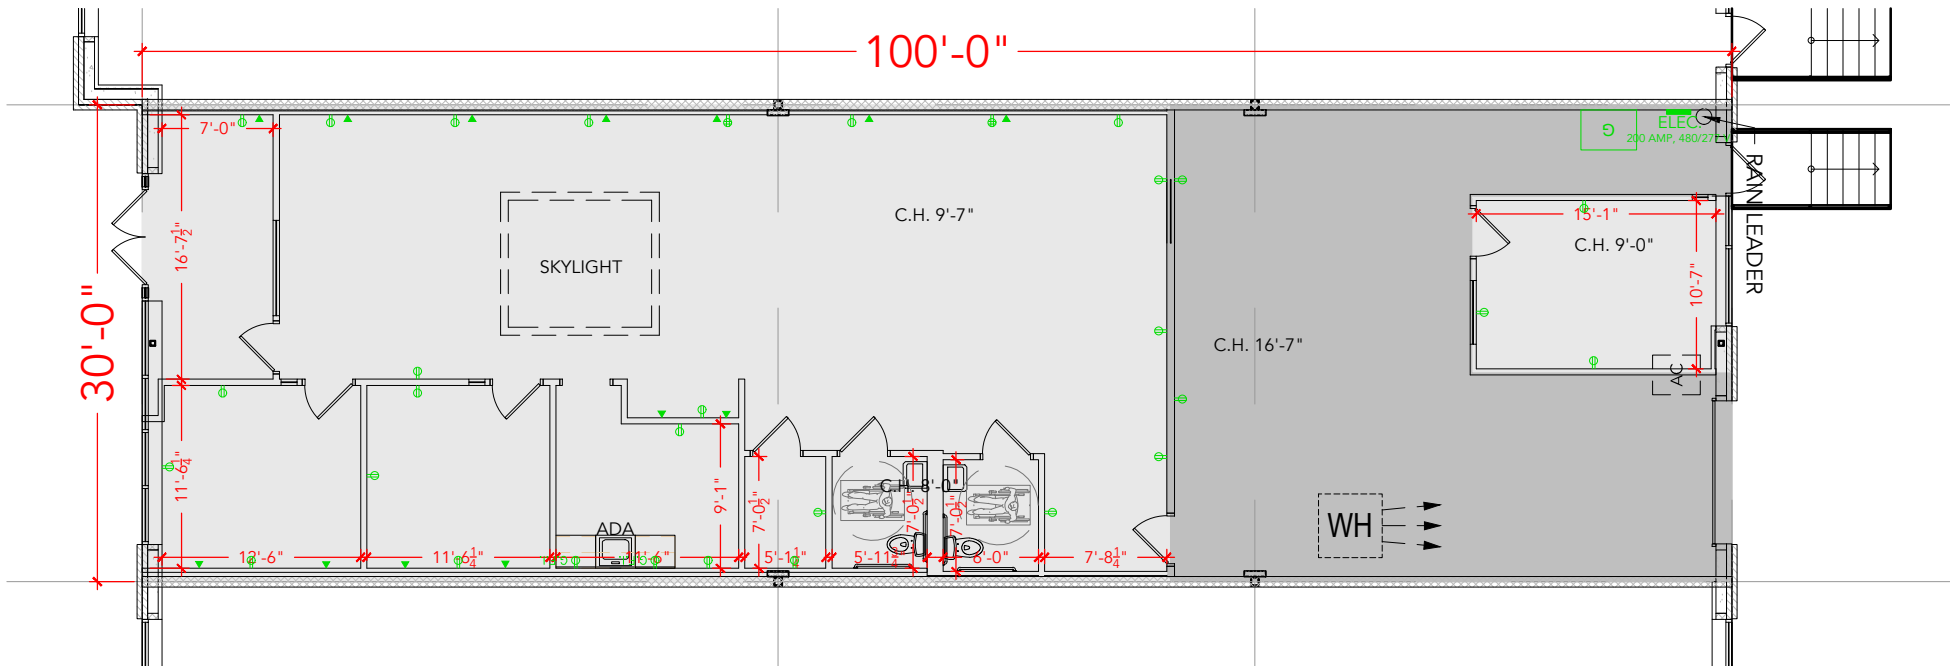

TOTAL SF AVAILABLE - 3,000 SF

OFFICE - 2,117 SF

WAREHOUSE - 833 SF

[Click to access 3D model](#)

Key Plan

Floor Plan