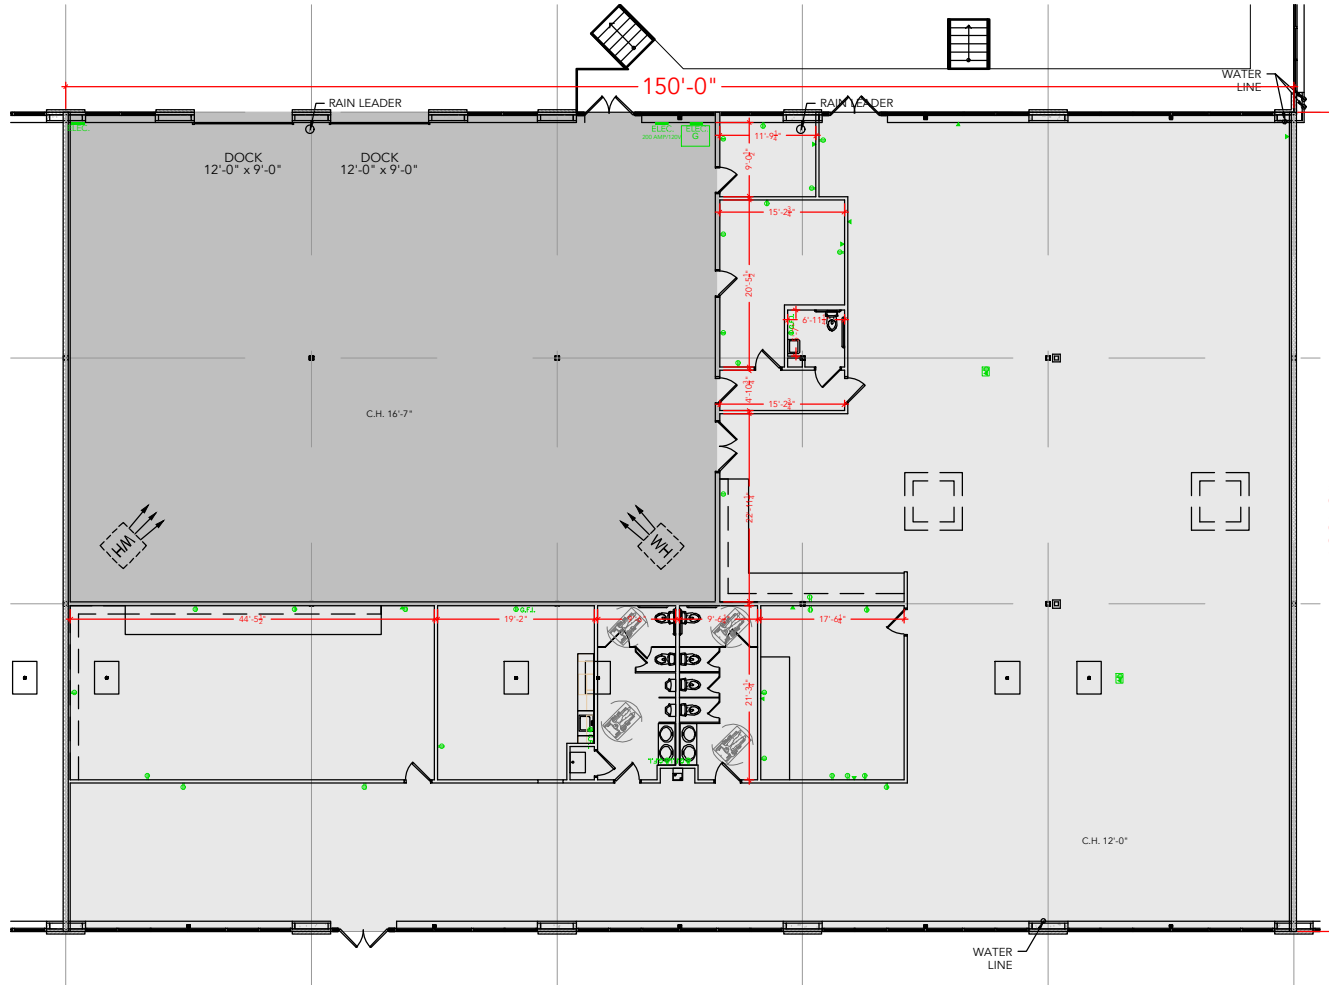

TOTAL SF AVAILABLE - 14,800 SF

OFFICE - 10,023 SF

WAREHOUSE - 4,777 SF

[Click to access 3D model](#)

Key Plan

Floor Plan