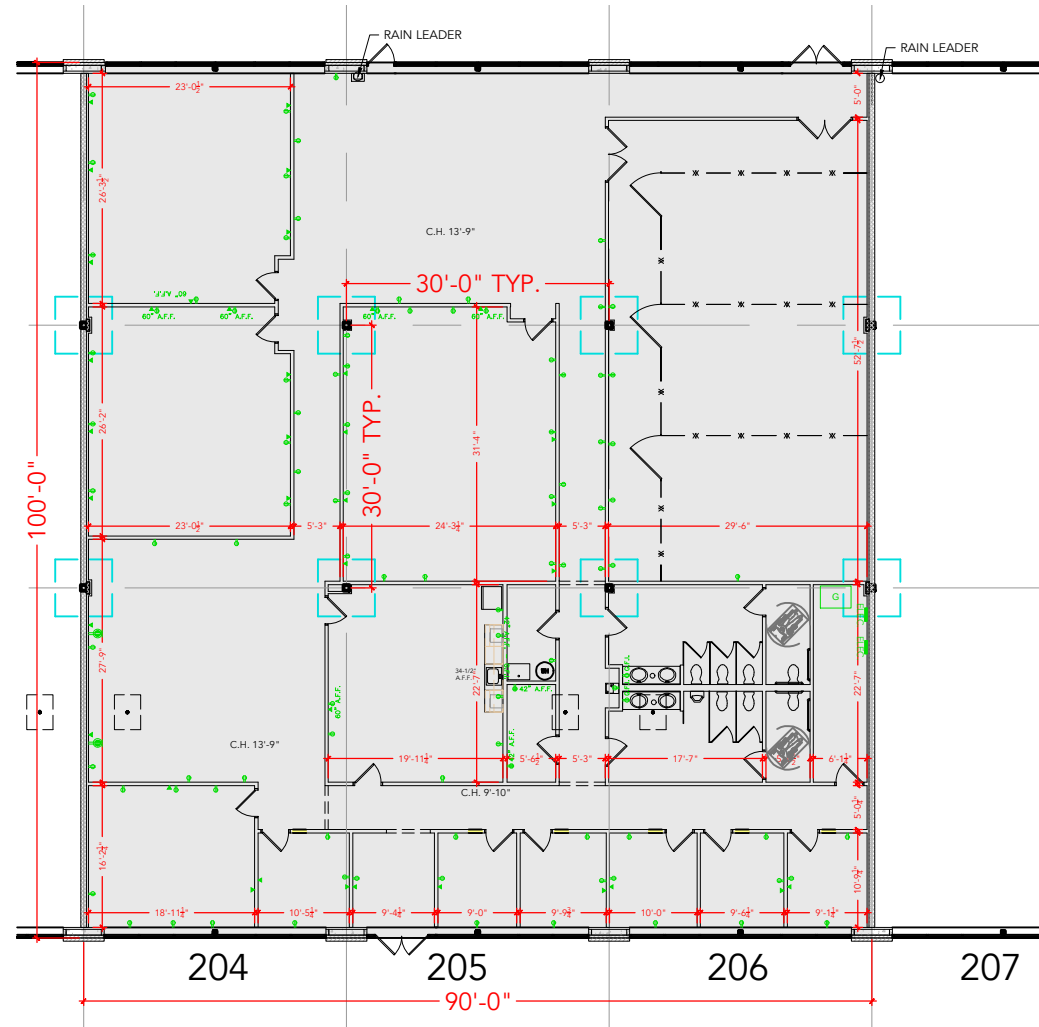

TOTAL SF AVAILABLE - 9,000 SF

OFFICE - 9,000 SF

WAREHOUSE SF - 0,000 SF

[Click to access 3D model](#)

Key Plan

Floor Plan