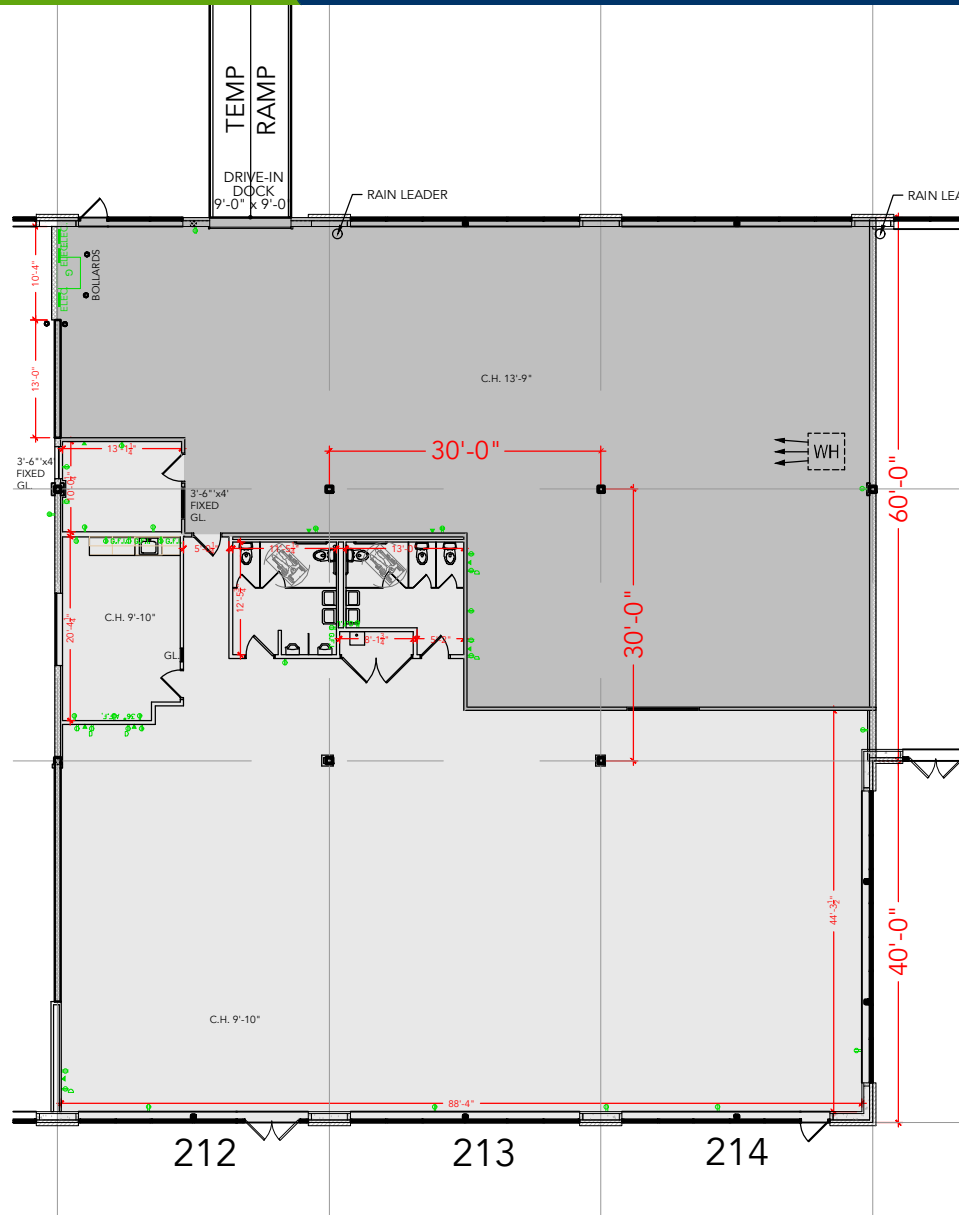

Key Plan

**TOTAL SF AVAILABLE -9,000 SF**

OFFICE - 5,131 SF

WAREHOUSE - 3,869 SF

[Click to access 3D model](#)

## Floor Plan