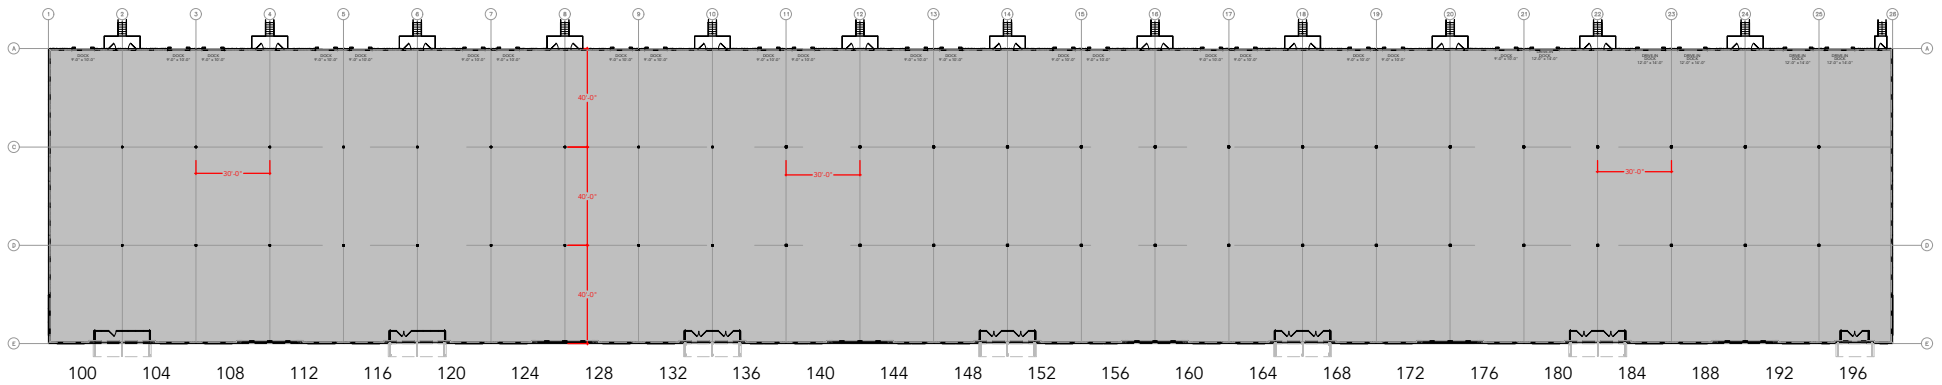

TOTAL SF AVAILABLE - 90,000 SF

OFFICE - 0,000 SF
WAREHOUSE - 90,000 SF

[Click to access 3D model](#)

Key Plan

Floor Plan