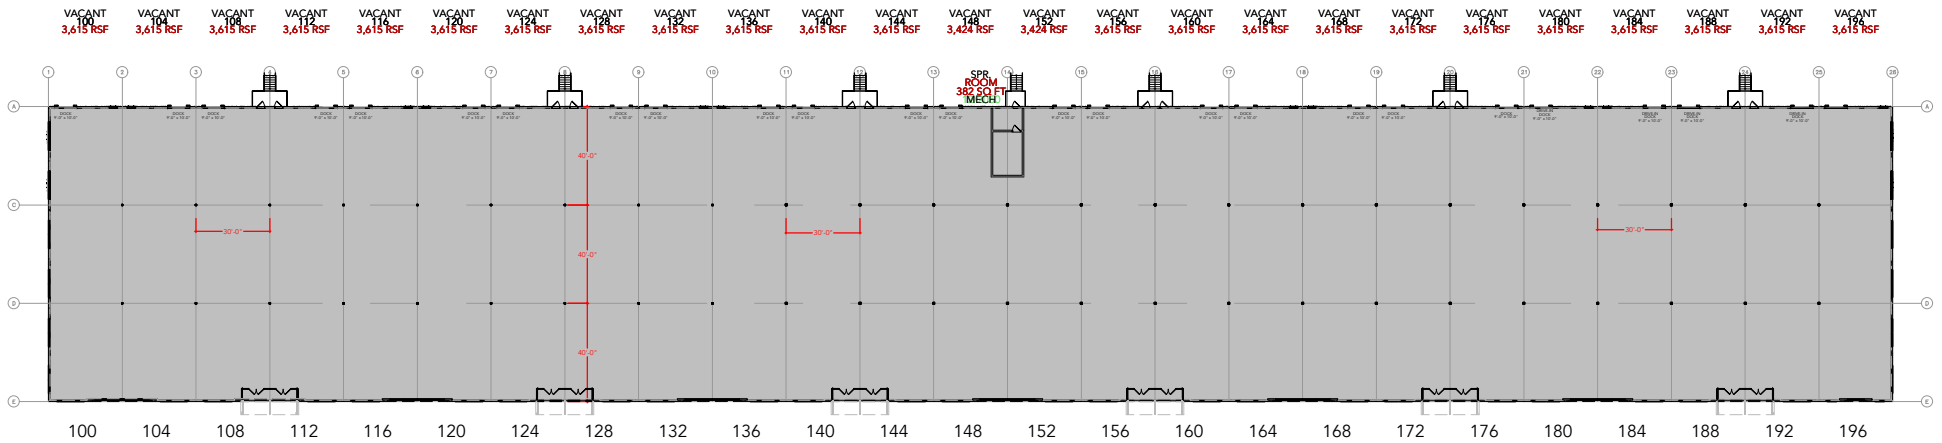

TOTAL SF AVAILABLE - 90,000 SF

OFFICE - 0,000 SF
WAREHOUSE - 90,000 SF

[Click to access 3D model](#)

Key Plan

Floor Plan